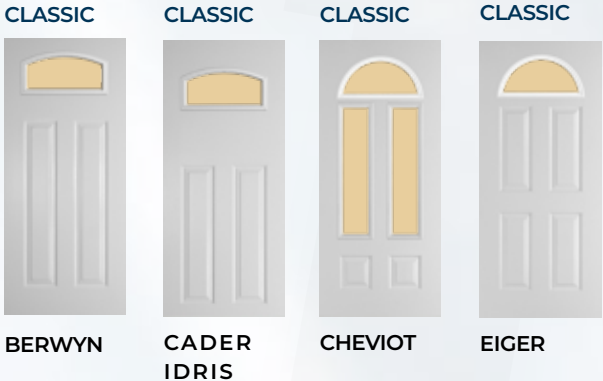

THE COLLECTION

CLASSIC - classical Georgian and Victorian styles

RUSTIC - traditional country and rural joinery styles

METRO - contemporary, geometric architectural styles