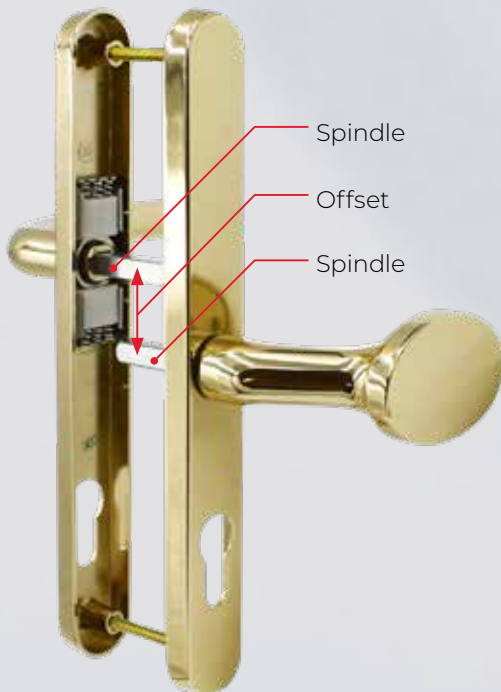

# LEVER/ LEVER HANDLES

Shown in Satin

*Classic*

**BALMORAL**  
SPRUNG OFFSET LEVER/ LEVER  
(60-70MM DOOR THICKNESS)

## OFFSET HANDLE

Offset handles use two separate spindles. As the spindles don't align with each other, the handles must be offset from one another to avoid contact.

If you close the door from inside it locks on the latch and no one can enter. From outside pull the door to, lift the handle to engage the latches and then turn the key to deadlock the door.

## INLINE HANDLE

When the handles on either side of a door are joined by a single spindle - the handle remains operational from inside and outside which removes the risk of the door closing and locking you out. To lock the door from either side, a key-lock must be used. As the spindle is one-piece, the handles must be inline with each other from either side, hence the term inline handle.