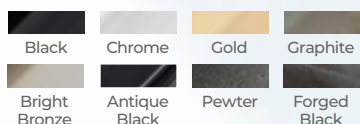

Shown in Chrome

Classic

HORSETAIL | Door knocker