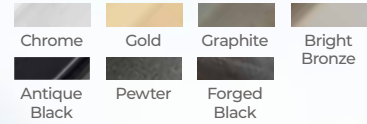

## ARCHITECTURAL SPRUNG INLINE LEVER/ LEVER

Chrome

Gold

Graphite

Bright  
Bronze

Height 88mm\*\*  
Width 316.5mm

Shown in Graphite

ARCHITECTURAL  
LETTERPLATE