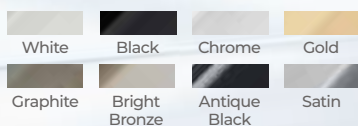

Shown in Pewter

FORGED

SPIRE | Door knocker