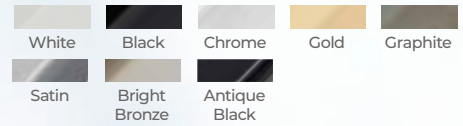

BALMORAL

SPRUNG OFFSET LEVER/ PAD (60-70MM DOOR THICKNESS)