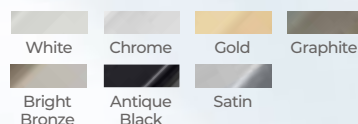

Shown in Graphite