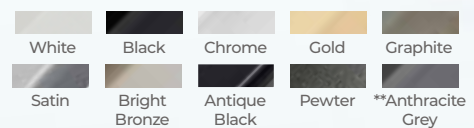

Classic

NUMAIL | Mid-rail Letterplate

**Only as a 68mm letterplate