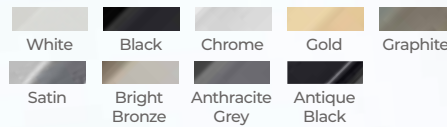

Shown in Gold

*Classic*

**BALMORAL**  
**DUMMY LEVER/ LEVER**

White	Black	Chrome	Gold	Graphite
Satin	Bright Bronze	Anthracite Grey	Antique Black	Pewter

Shown in Chrome

*Classic*

**BALMORAL**

SPRUNG OFFSET LEVER/ PAD (60-70MM DOOR THICKNESS)

Shown in Chrome

*Classic*

**BALMORAL BLANK**  
EXTERIOR BLANK PLATE

Shown in Bright Bronze