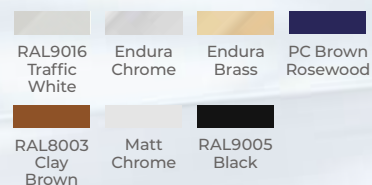

DYNAMIC 2D-C | Door hinge