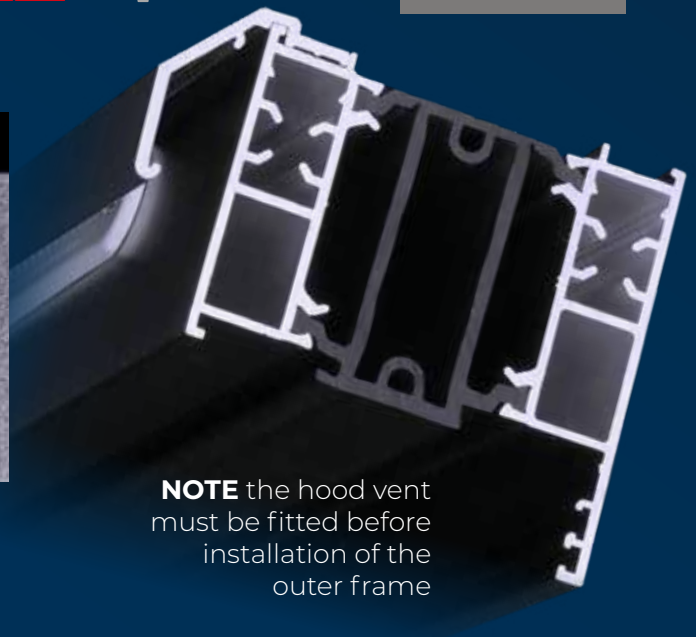

### NEW Aluminium Hood Vent

Completely obscures the trickle vent for a sleek, simplified appearance.

### 'Grille' Trickle Vent

Slimmer, flusher fitting grille offers a more attractive solution for Building Regulations Part F compliance (shown in white for clarity)

Cutaway shows how the Hood Vent obscures the trickle vent