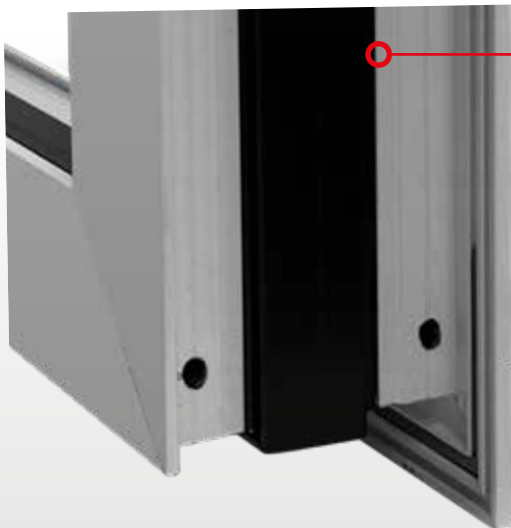

Large Head

Our deeper 70mm outer frame option provides adequate trickle ventilation without requiring add-ons. This thoughtful design detail simplifies installation while enhancing comfort in every space.

Semi-low Threshold

Low threshold

Colour-coded threshold measuring just 45mm in height.

Odd Leg Frame

Our innovative 'Odd Leg' frame design offers excellent weather protection for narrow wall constructions, making it perfect for homes with external cladding, motorhomes, and timber frames! Durable and designed for compatibility, it preserves a traditional look with a modern edge.

Aluminium Trickle Vent

Elegant, alternative trickle ventilation

A neater and cleaner solution with full Building Regulations compliance.

NOTE only available as a 4000mm² vent.