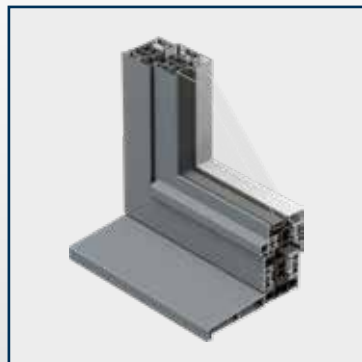

A choice of 3 depths of cill profile for the most demanding weathering requirements.