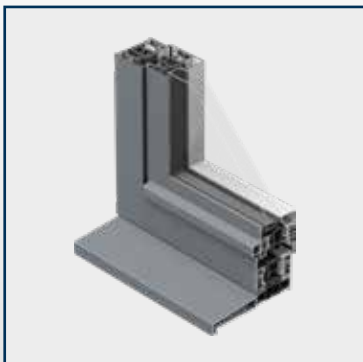

A choice of 3 depths of cill profile for the most demanding weathering requirements.