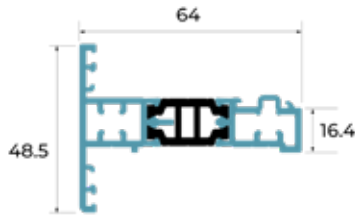

SC311
CONTEMPORARY BEADED SASH