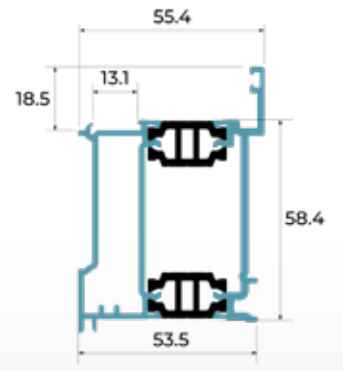

SC280
CLASSIC BEADED STEPPED LOCK BOX