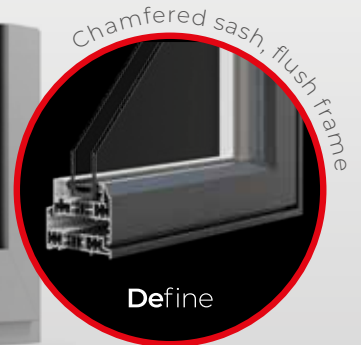

# Unique construction

Classic Beadless windows are built with our threaded-screw construction method, achieving perfect run-through mitres on internal joints. This refined simplicity eliminates misaligned corners, resulting in windows that meet Whiteline's exacting standards of quality and elegance.

2 FRAMES, 3 SASHES, 6 COMBINATIONS

**Stepped** sash,  
**Flush** frame

**Stepped** sash,  
**Standard** frame

**Contemporary** sash,  
**Flush** frame

**Contemporary** sash,  
**Standard** frame

**Stepped** sash,  
**Flush** frame

**Stepped** sash,  
**Standard** frame

**Contemporary** sash,  
**Flush** frame

**Contemporary** sash,  
**Standard** frame