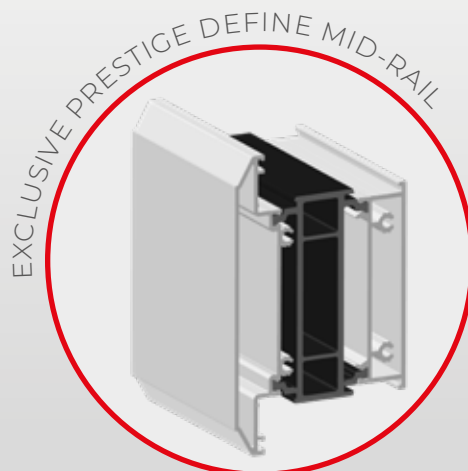

## Define sash

**Traditional** chamfered timber window appearance

TRIPLE GLAZED  
U-VALUE\*

DOUBLE GLAZED  
U-VALUE\*

\*Subject to  
specification

**The Define profile, exclusive to Whiteline, is now available for Prestige doors.**

It ensures a cohesive design across your casement windows and doors. With its slim, chamfered appearance, **Define** is ideal for new builds and retrofits. It offers the look of timber with aluminium's durability.