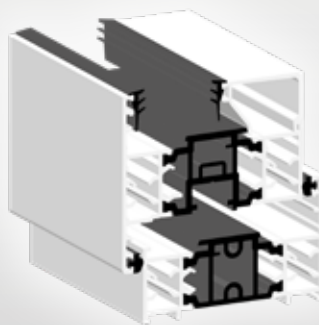

Profiles

Prestige window system

Contemporary sash,
Standard frame