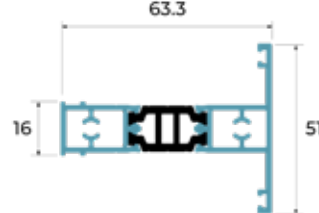

SC200
TRANSOM/MULLION