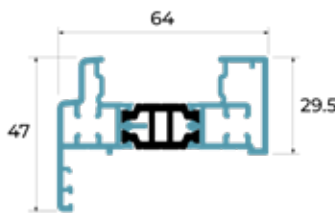

SC300
STEPPED SASH
UK patent applied for no. 20070930