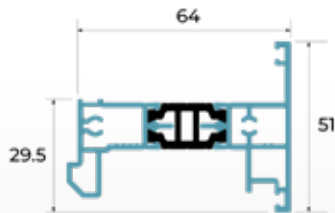

**SC250**  
MEETING STILE

**SC230**  
CLASSIC BEADED STEPPED DUMMY MULLION

**SC313**  
ZERO THRESHOLD SASH

**SC280**  
CLASSIC BEADED STEPPED LOCK BOX

**SC402**  
36MM  
CLIP-IN BEAD  
(28mm for stepped sashes)