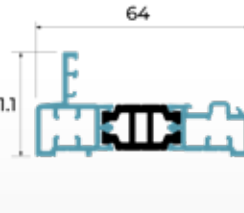

**SC311**  
CONTEMPORARY BEADED SASH

**SC315**  
Define BEADED SASH

**SC312**  
CLASSIC BEADED Z SASH

**SC300**  
STEPPED SASH  
UK patent applied for no. 20070930

**SC301**  
CONTEMPORARY SASH

**SC200**  
TRANSOM/MULLION

**SC250**  
MEETING STILE

**SC230**  
CLASSIC BEADED STEPPED DUMMY MULLION

**SC313**  
ZERO THRESHOLD SASH

**SC280**  
CLASSIC BEADED STEPPED LOCK BOX

**SC402**  
36MM  
CLIP-IN BEAD  
(28mm for stepped sashes)