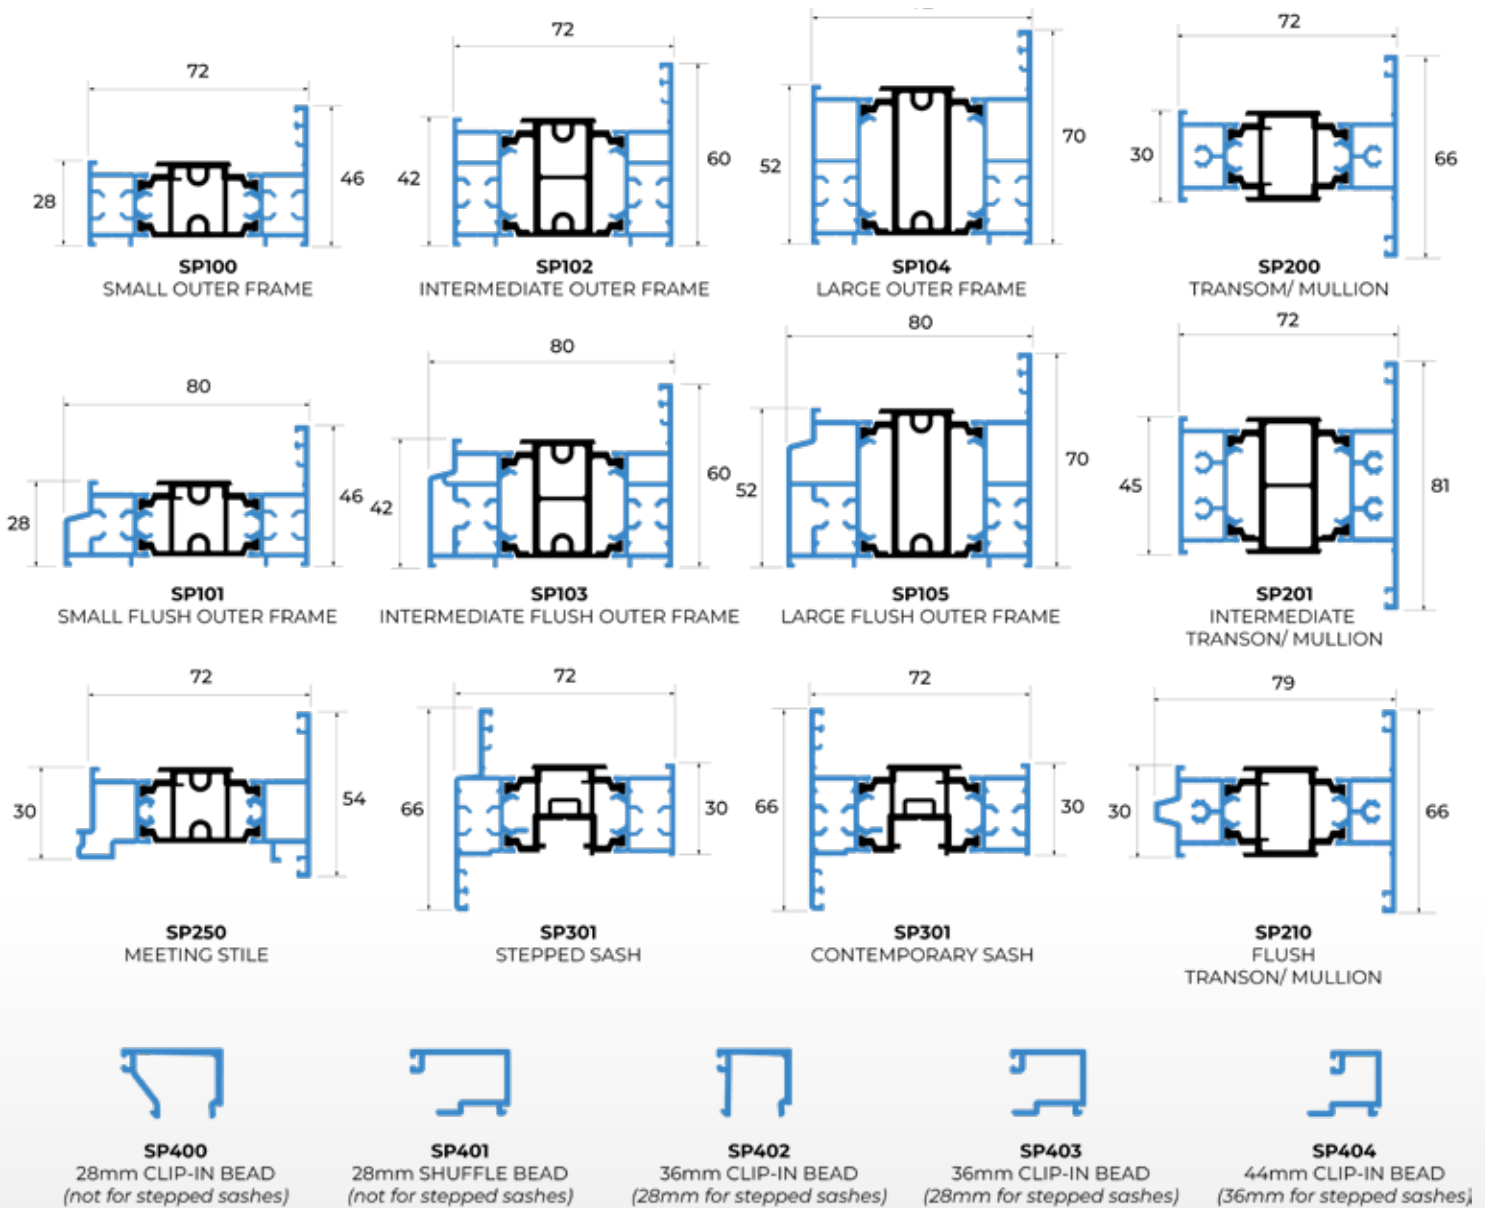

Profiles

Prestige window system

Contemporary sash,
Standard frame