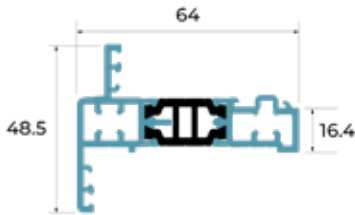

SC310
STEPPED BEADED SASH