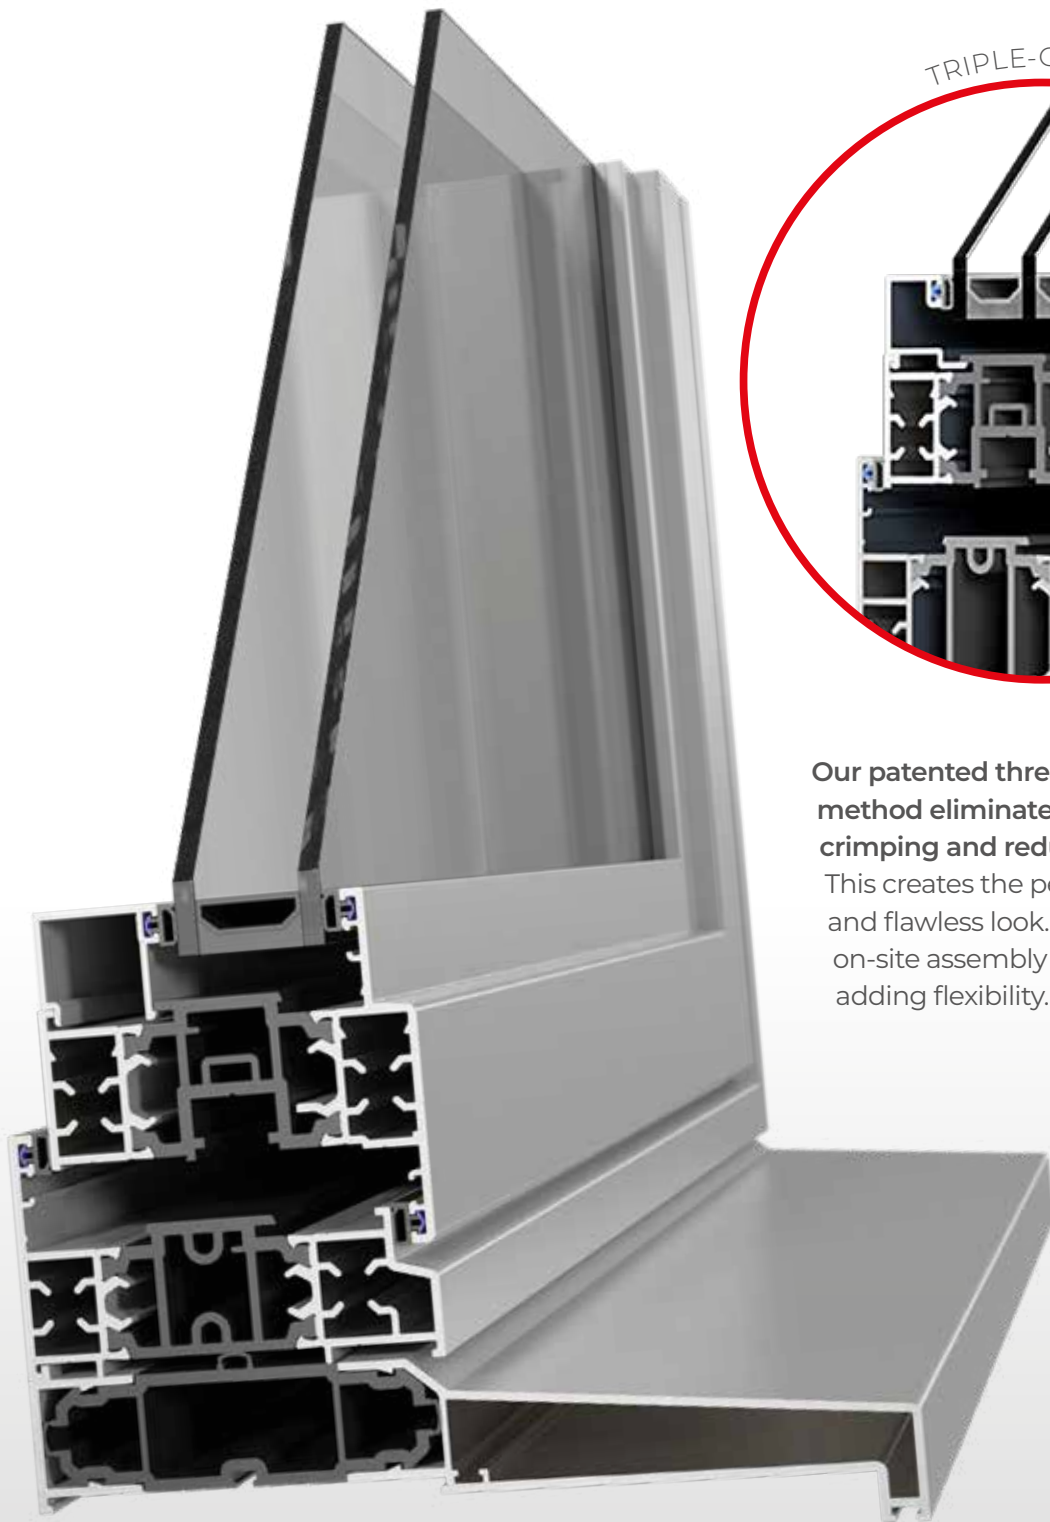

A full-depth Eurogroove allows maximum flexibility with hardware options to suit any project.

**Stepped** sash,  
**Flush** frame

**Contemporary** sash,  
**Flush** frame

**Contemporary** sash,  
**Standard** frame

# Prestige Window

High-performance casement window

Our patented threaded screws method eliminates the need for crimping and reduces waste.

This creates the perfect hand-tuned and flawless look. For larger frames, on-site assembly is also possible, adding flexibility.