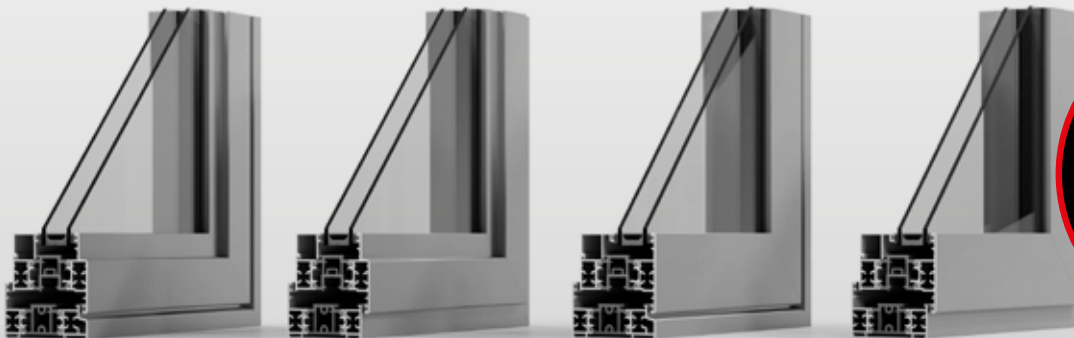

# Unique construction

Classic Beadless windows are built with our threaded-screw construction method, achieving perfect run-through mitres on internal joints. This refined simplicity eliminates misaligned corners, resulting in windows that meet Whiteline's exacting standards of quality and elegance.

2 FRAMES, 3 SASHES, 6 COMBINATIONS

**Stepped** sash,  
**Flush** frame

**Stepped** sash,  
**Standard** frame

**Contemporary** sash,  
**Flush** frame

**Contemporary** sash,  
**Standard** frame

**Stepped** sash,  
**Flush** frame