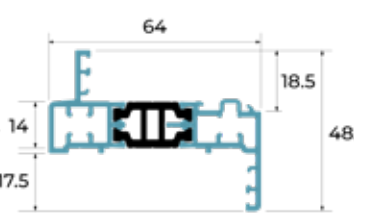

SC312
CLASSIC BEADED Z SASH