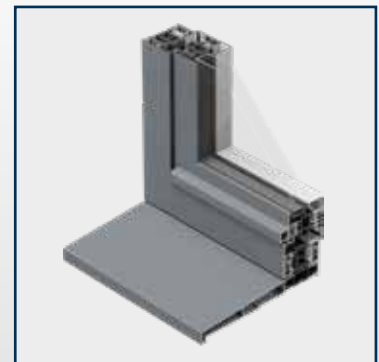

A choice of 3 depths of cill profile for the most demanding weathering requirements.