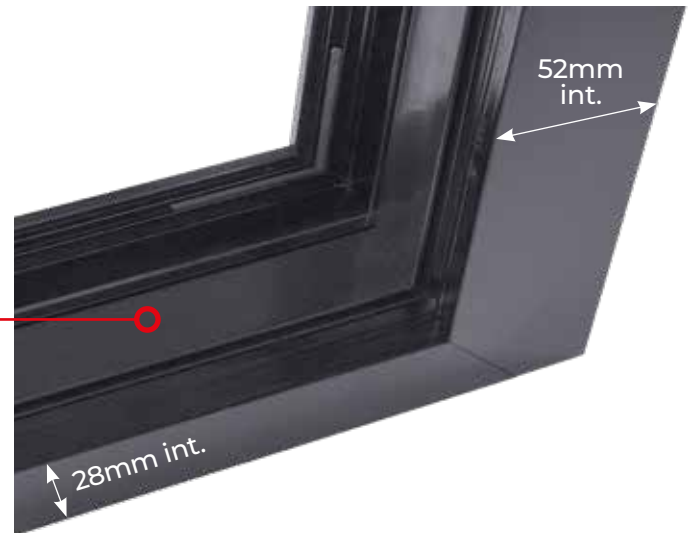

Semi-low Threshold

Low threshold

Colour-coded threshold measuring just 45mm in height.