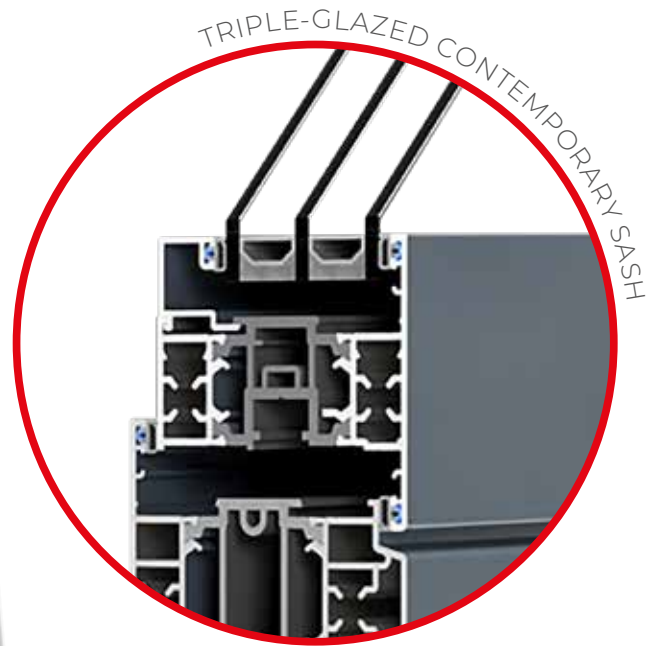

A full-depth Eurogroove allows maximum flexibility with hardware options to suit any project.

**Stepped** sash,  
**Flush** frame

**Contemporary** sash,  
**Flush** frame

**Contemporary** sash,  
**Standard** frame

# Prestige Window

High-performance casement window

Our patented threaded screws method eliminates the need for crimping and reduces waste.

This creates the perfect hand-tuned and flawless look. For larger frames, on-site assembly is also possible, adding flexibility.