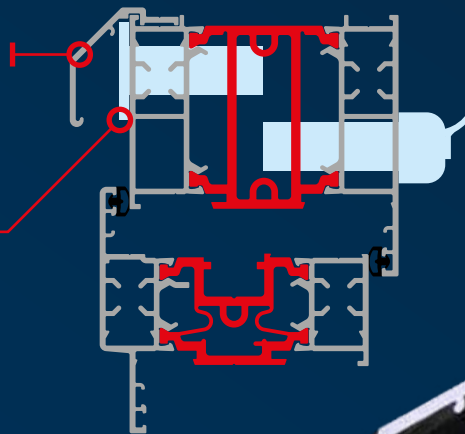

Window & Door Updates

New features for Classic, Prestige & Define

Prestige outer frame

	Small	Intermediate	Large
Hood vent [Prestige]	✗	✓	✓
Deep frame head [Prestige]	✓	✗	✓
Semi-low threshold [Prestige]	✓	✗	✓
Aluminium trickle vent [Prestige and Classic]	✓	✓	✓
Odd-leg outer frame [Prestige]	✓	✗	✗

Hood Vent

NEW Aluminium Hood Vent

Completely obscures the trickle vent for a sleek, simplified appearance.

'Grille' Trickle Vent

Slimmer, flusher fitting grille offers a more attractive solution for Building Regulations Part F compliance (shown in white for clarity)

Cutaway shows how the Hood Vent obscures the trickle vent