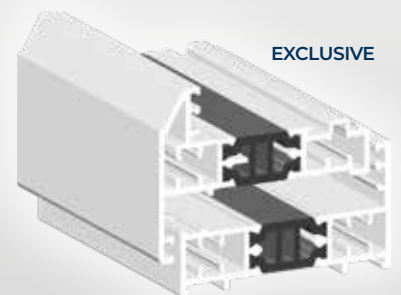

Define sash,
Standard frame