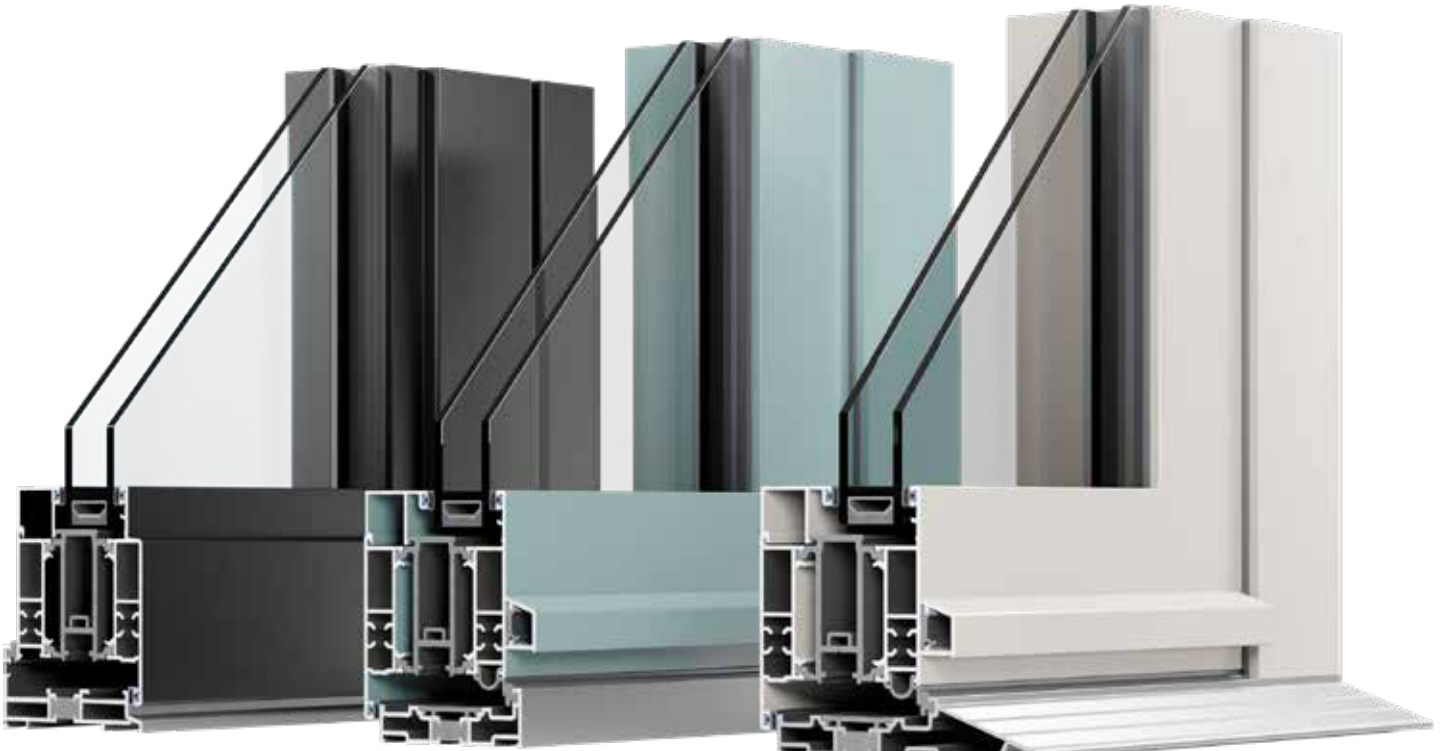

Prestige Door

High-performance residential door system