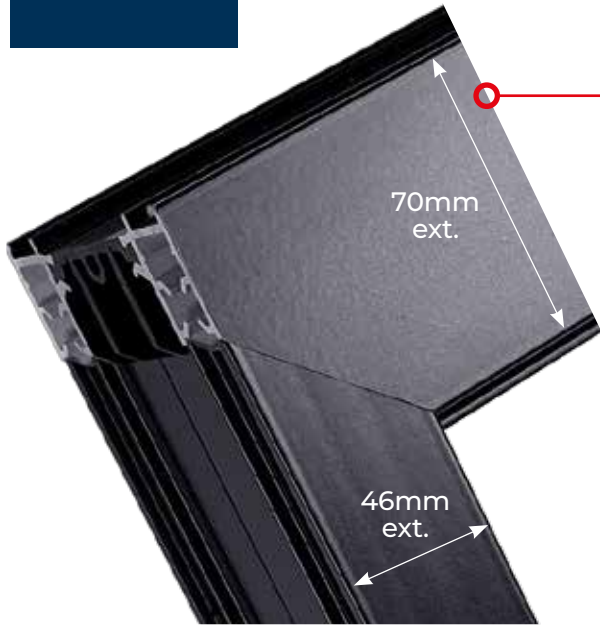

Large Head

Our deeper 70mm outer frame option provides adequate trickle ventilation without requiring add-ons. This thoughtful design detail simplifies installation while enhancing comfort in every space.