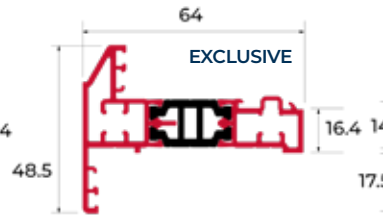

SC312
CLASSIC BEADED Z SASH

SC315
Define BEADED SASH