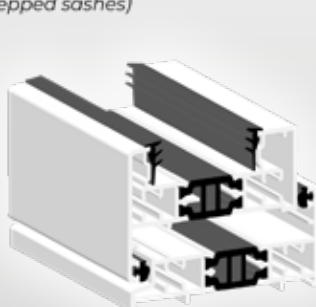

**SC400**  
28MM  
CLIP-IN BEAD

**SA028**  
40mm STEPPED  
ASTRAGAL BAR  
(Beadless Classic only)

**SA036**  
25  
FLAT ASTRAGAL  
BAR SMALL

**SA037**  
40  
FLAT ASTRAGAL  
BAR LARGE

Contemporary sash,  
Flush frame