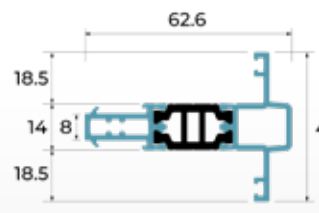

SC230
CLASSIC BEADED STEPPED DUMMY MULLION