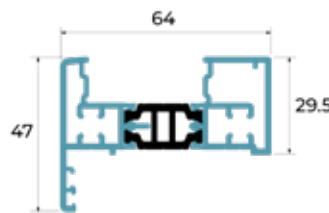

SC301
CONTEMPORARY SASH