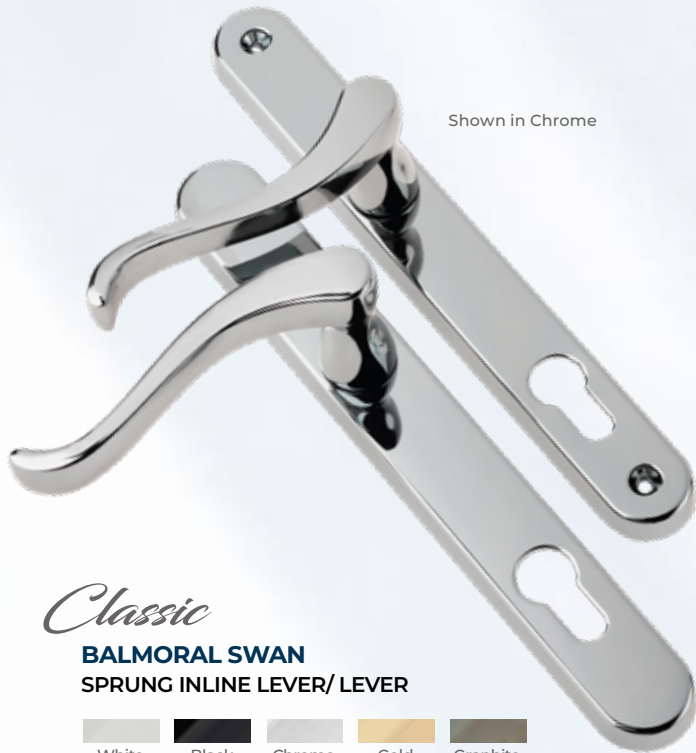

INLINE HANDLE

When the handles on either side of a door are joined by a single spindle - the handle remains operational from inside and outside which removes the risk of the door closing and locking you out. To lock the door from either side, a key-lock must be used. As the spindle is one-piece, the handles must be inline with each other from either side, hence the term inline handle.

Shown in Chrome

Classic

BALMORAL

SPRUNG OFFSET LEVER/ PAD (60-70MM DOOR THICKNESS)

Shown in Chrome

Classic

BALMORAL BLANK
EXTERIOR BLANK PLATE

Shown in Bright Bronze

Classic

BALMORAL

SPRUNG INLINE LEVER/ PAD (60-70MM DOOR THICKNESS)

SPECIALISED HANDLES

Shown in Chrome

Classic

BALMORAL SWAN SPRUNG INLINE LEVER/ LEVER

STAINLESS STEEL SPRUNG INLINE OR OFFSET LEVER/ LEVER

Shown in Chrome

Shown in Graphite

17mm deep backplate to external handle

Steel backplate

Cylinder guard

Classic

BERWICK HIGH-SECURITY DOOR HANDLE (60-70mm door thickness)

FORGED