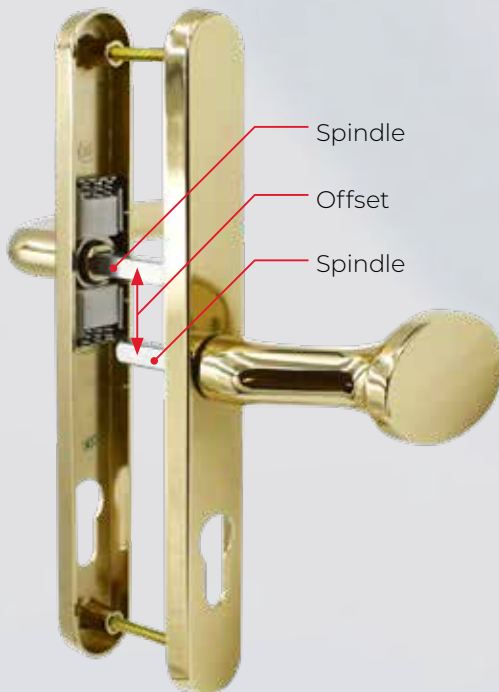

CLASSIC, ARCHITECTURAL, HERITAGE, FORGED AND STAINLESS STEEL ALL TESTED TO THIS STANDARD

Shown in Chrome

Classic

BALMORAL
SPRUNG INLINE LEVER/ LEVER
(60-70MM DOOR THICKNESS)

White	Black	Chrome	Gold	Graphite
Satin	Bright Bronze	Anthracite Grey	Antique Black	Pewter

Shown in Gold

Classic

BALMORAL
DUMMY LEVER/ LEVER

White	Black	Chrome	Gold	Graphite
Satin	Bright Bronze	Anthracite Grey	Antique Black	Pewter

LEVER/ LEVER HANDLES

Classic

BALMORAL
SPRUNG OFFSET LEVER/ LEVER
(60-70MM DOOR THICKNESS)

OFFSET HANDLE

Offset handles use two separate spindles. As the spindles don't align with each other, the handles must be offset from one another to avoid contact. If you close the door from inside it locks on the latch and no one can enter. From outside pull the door to, lift the handle to engage the latches and then turn the key to deadlock the door.

INLINE HANDLE

When the handles on either side of a door are joined by a single spindle - the handle remains operational from inside and outside which removes the risk of the door closing and locking you out. To lock the door from either side, a key-lock must be used. As the spindle is one-piece, the handles must be inline with each other from either side, hence the term inline handle.