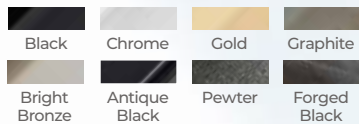

Shown in Chrome

Classic

HORSETAIL | Door knocker