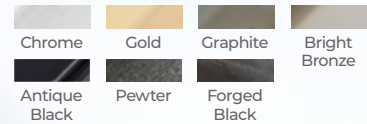

ARCHITECTURAL
LETTERPLATE