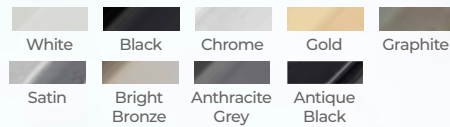

LEVEL 5

A wide range of colours and finishes to suit traditional and modern styles of windows and doors. These finishes apply to the majority of products which makes it easier to suite windows and doors

Sliding door chain

Chrome Gold Satin Bright Bronze

Shown in Satin

Classic

NIGHTLATCH | Double-locking nightlatch and cylinder

Chrome Satin Grey Brass Satin Nickel

Rigorous prohesion testing, where an electrolyte spray sequence with high temperature drying cycles to concentrate salt deposits on all hardware surfaces.

Shown in Chrome

Classic

BALMORAL

SPRUNG OFFSET LEVER/ PAD (60-70MM DOOR THICKNESS)

Shown in Chrome

Classic

BALMORAL BLANK
EXTERIOR BLANK PLATE

Shown in Bright Bronze