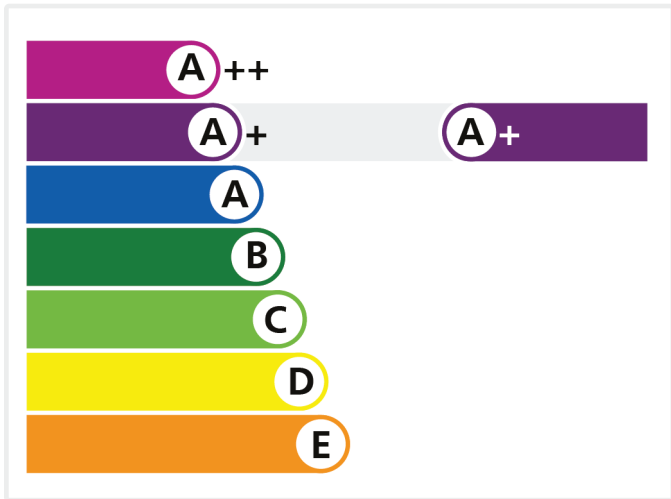

Proven Performance.

Energy Window

Whittleline Manufacturing Ltd

85mm Outer frame PlatinumNRG

A+ Rated

Licence No. 4631

Review Date: 31/12/2022

To verify this licence please visit bfrc.org

This label is not a statutory requirement. It is a voluntary label provided as a customer service to allow consumers to make informed decisions on the energy performance of competing products.

© Only to be reproduced by permission of British Fenestration Rating Council Ltd