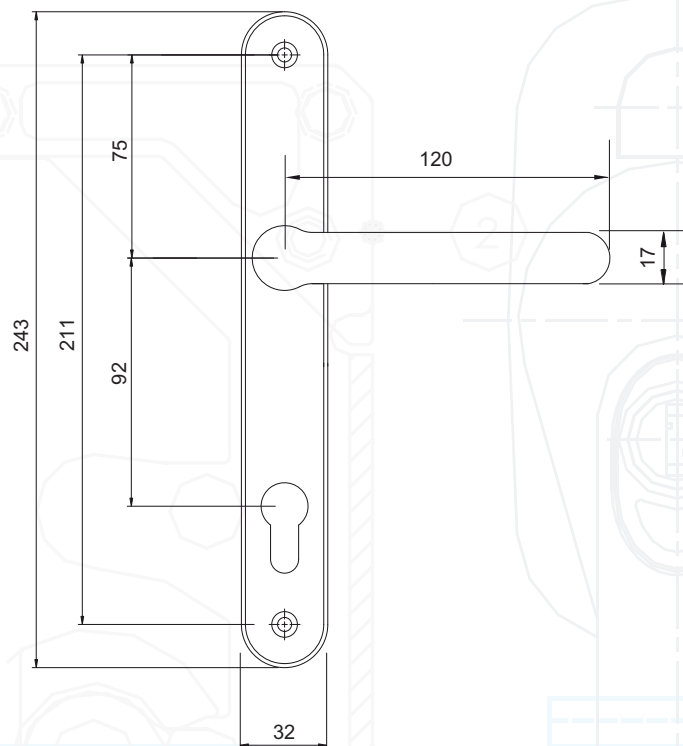

# Balmoral Inline Lever Lever

Rivet on item  
free movement  
numbers 2 & 3

All dimensions are shown in millimetres