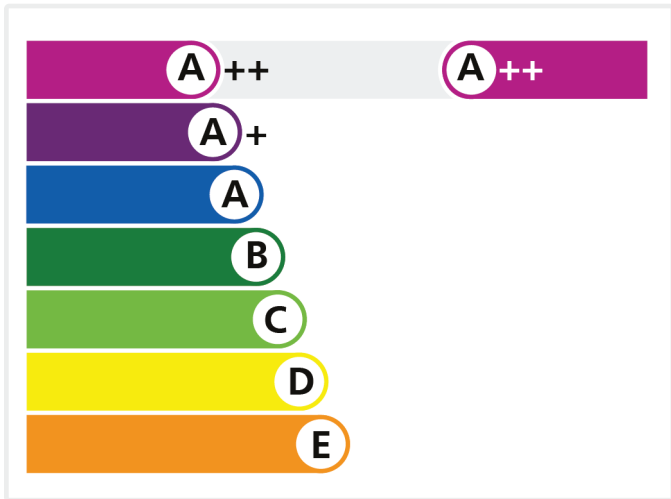

Proven Performance.

Energy Window

Whiteline Manufacturing Ltd

85mm Outer frame PlatinumNRG

A++ Rated

Licence No. 4939

Review Date: 31/12/2022

To verify this licence please visit bfrc.org

This label is not a statutory requirement. It is a voluntary label provided as a customer service to allow consumers to make informed decisions on the energy performance of competing products.

© Only to be reproduced by permission of British Fenestration Rating Council Ltd