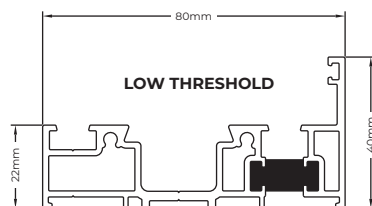

Threshold options

Finger pull locking on passive doors

Prestige bi-fold

At a glance

- Up to 7 panes
  Including 4/2/2 configurations
- Single and French door options
- Max 6.5 x 2.6m
- Max 1.2m sash width
- Max 120kg sashes
- 80mm deep outer frame
- 72mm deep sashes
- Slim 138mm sash to sash sightlines
  standard across all styles
- Up to 44mm triple glazing
  36mm on stepped sashes