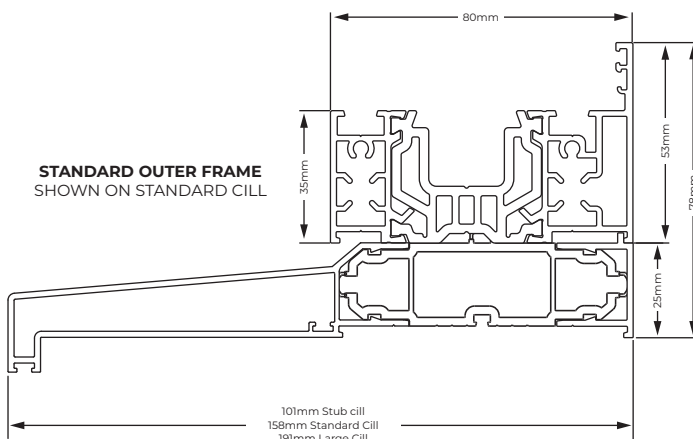

Threshold options

Finger pull locking on passive doors

Prestige bi-fold

At a glance

- Up to 7 panes
  Including 4/2/2 configurations
- Single and French door options
- Max 6.5 x 2.6m
- Max 1.2m sash width
- Max 120kg sashes
- 80mm deep outer frame
- 72mm deep sashes
- Slim 138mm sash to sash sightlines
  standard across all styles
- Up to 44mm triple glazing
  36mm on stepped sashes