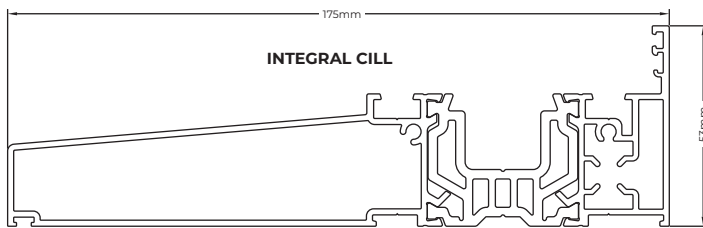

Threshold options

Finger pull locking on passive doors

Prestige bi-fold

At a glance

- Up to 7 panes
  Including 4/2/2 configurations
- Single and French door options
- Max 6.5 x 2.6m
- Max 1.2m sash width
- Max 120kg sashes
- 80mm deep outer frame
- 72mm deep sashes
- Slim 138mm sash to sash sightlines
  standard across all styles
- Up to 44mm triple glazing
  36mm on stepped sashes