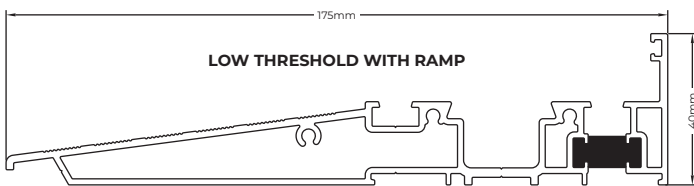

Threshold options

Finger pull locking on passive doors

Prestige bi-fold

At a glance

- Up to 7 panes
  Including 4/2/2 configurations
- Single and French door options
- Max 6.5 x 2.6m
- Max 1.2m sash width
- Max 120kg sashes
- 80mm deep outer frame
- 72mm deep sashes
- Slim 138mm sash to sash sightlines
  standard across all styles
- Up to 44mm triple glazing
  36mm on stepped sashes