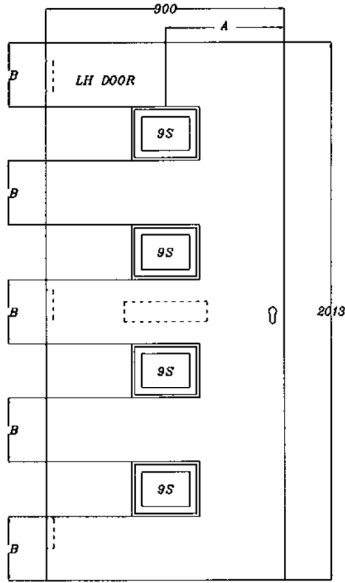

ESC17CL

Distinction doors

THREE LOCK OPTIONS AVAILABLE
1.WINKHAUS KEY WIND. 2.WINKHAUS HERITAGE
3.CUSTOMERS NORMAL SPEC

HEIGHT FROM THE BOTTOM OF THE DOOR TO THE KEY HOLE ARE AS FOLLOWS
KEY WIND 928mm HERITAGE 1379.5 mm

TWO CONTEMPORARY T PULL HANDLE PREPS ARE AVAILABLE CENTRALLY IN THE DOOR HEIGHT.
1. 1200mm HANDLE 2. 545mm HANDLE

LETTER PLATE POSITION IS CENTRAL IN HEIGHT

CASSETTE SPACINGS FOR MAXIMUM AND MINIMUM DOOR HEIGHTS AND DOOR WIDTHS AS BELOW

MAX DOOR HEIGHT	2013mm	VERTICAL SPACING B	238.6mm
MIN DOOR HEIGHT	1903mm	VERTICAL SPACING B	216.6mm
MAX DOOR WIDTH	900mm	HORIZONTAL SPACING A	CENTRAL IE 450mm
MIN DOOR WIDTH	682mm	HORIZONTAL SPACING A	CENTRAL IE 341mm

ESC17CR

ESC17LL

Distinction doors

THREE LOCK OPTIONS AVAILABLE
1.WINKHAUS KEY WIND. 2.WINKHAUS HERITAGE
3.CUSTOMERS NORMAL SPEC

HEIGHT FROM THE BOTTOM OF THE DOOR TO THE KEY HOLE ARE AS FOLLOWS
KEY WIND 928mm HERITAGE 1379.5 mm

TWO CONTEMPORARY T PULL HANDLE PREPS ARE AVAILABLE CENTRALLY IN THE DOOR HEIGHT.
1. 1200mm HANDLE 2. 545mm HANDLE

LETTER PLATE POSITION IS CENTRAL IN HEIGHT

CASSETTE SPACINGS FOR MAXIMUM AND MINIMUM DOOR HEIGHTS AND DOOR WIDTHS AS BELOW

MAX DOOR HEIGHT	2013mm	VERTICAL SPACING B	238.6mm
MIN DOOR HEIGHT	1903mm	VERTICAL SPACING B	216.6mm
MAX DOOR WIDTH	900mm	HORIZONTAL SPACING A	159.5mm FROM EDGE
MIN DOOR WIDTH	682mm	HORIZONTAL SPACING A	159.5mm FROM EDGE

ESC17LR