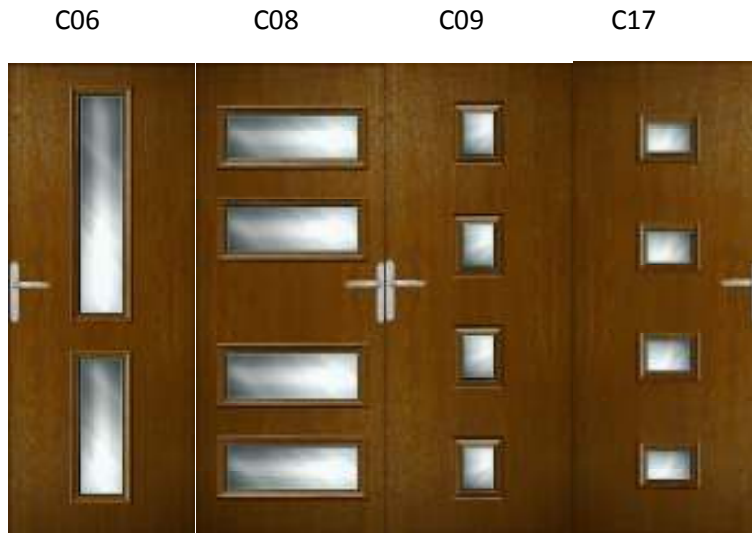

The following Esprit range of composite doors (originally called the “Contemporary Range”) may have letter plates installed using the specifications shown below. The door listed in the GRP Composite Door Range brochure that can have the letter plate installed are:

Esprit: C06L, C06C, C06R, C08, C09L, C09C, C09R, C17L, C17C, C17R

For further information please contact Whiteline Customer Services on 01323 723724

ESC06RL

ESC06RR

THREE LOCK OPTIONS AVAILABLE
1.WINKHAUS KEY WIND. 2.WINKHAUS HERITAGE
3.CUSTOMERS NORMAL SPEC

HEIGHT FROM THE BOTTOM OF THE DOOR TO THE
KEY HOLE ARE AS FOLLOWS
KEY WIND 928mm HERITAGE 1379.5 mm

TWO CONTEMPORARY T FULL HANDLE PREPS ARE
AVAILABLE CENTRALLY IN THE DOOR HEIGHT.
1. 1200mm HANDLE 2. 645mm HANDLE

LETTER PLATE POSITION 1143mm FROM TOP OF
DOOR WHEN 2013-1943 IN HEIGHT. THEN 1942-1903
IT IS 1142mm DOWN TO 1103mm

CASSETTE SPACINGS FOR MAXIMUM AND MINIMUM
DOOR HEIGHTS AND DOOR WIDTHS AS BELOW

MAX DOOR WIDTH	900mm	HORIZONTAL SPACING A	159.5mm FROM EDGE
MAX DOOR HEIGHT	2013mm	VERTICAL SPACING B	125.5mm
MAX DOOR WIDTH	900mm	VERTICAL SPACING C	1199.3mm
MIN DOOR WIDTH	682mm	HORIZONTAL SPACING A	159.5mm FROM EDGE
MIN DOOR HEIGHT	1903mm	VERTICAL SPACING B	85.5mm
MIN DOOR WIDTH	682mm	VERTICAL SPACING C	1159.3mm