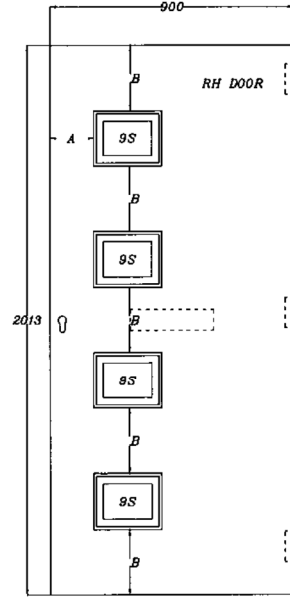

ESC17CL

Distinction doors

THREE LOCK OPTIONS AVAILABLE
1.WINKHAUS KEY WIND. 2.WINKHAUS HERITAGE
3.CUSTOMERS NORMAL SPEC

HEIGHT FROM THE BOTTOM OF THE DOOR TO THE KEY HOLE ARE AS FOLLOWS
KEY WIND 928mm HERITAGE 1379.5 mm

TWO CONTEMPORARY T PULL HANDLE PREPS ARE AVAILABLE CENTRALLY IN THE DOOR HEIGHT.
1. 1200mm HANDLE 2. 545mm HANDLE

LETTER PLATE POSITION IS CENTRAL IN HEIGHT

CASSETTE SPACINGS FOR MAXIMUM AND MINIMUM DOOR HEIGHTS AND DOOR WIDTHS AS BELOW

MAX DOOR HEIGHT	2013mm	VERTICAL SPACING B	238.6mm
MIN DOOR HEIGHT	1903mm	VERTICAL SPACING B	216.6mm
MAX DOOR WIDTH	900mm	HORIZONTAL SPACING A	CENTRAL IE 450mm
MIN DOOR WIDTH	682mm	HORIZONTAL SPACING A	CENTRAL IE 341mm

ESC17CR

ESC17LL

Distinction doors

THREE LOCK OPTIONS AVAILABLE
1.WINKHAUS KEY WIND. 2.WINKHAUS HERITAGE
3.CUSTOMERS NORMAL SPEC

HEIGHT FROM THE BOTTOM OF THE DOOR TO THE KEY HOLE ARE AS FOLLOWS
KEY WIND 928mm HERITAGE 1379.5 mm

TWO CONTEMPORARY T PULL HANDLE PREPS ARE AVAILABLE CENTRALLY IN THE DOOR HEIGHT.
1. 1200mm HANDLE 2. 545mm HANDLE

LETTER PLATE POSITION IS CENTRAL IN HEIGHT

CASSETTE SPACINGS FOR MAXIMUM AND MINIMUM DOOR HEIGHTS AND DOOR WIDTHS AS BELOW

MAX DOOR HEIGHT	2013mm	VERTICAL SPACING B	238.6mm
MIN DOOR HEIGHT	1903mm	VERTICAL SPACING B	216.6mm
MAX DOOR WIDTH	900mm	HORIZONTAL SPACING A	159.5mm FROM EDGE
MIN DOOR WIDTH	682mm	HORIZONTAL SPACING A	159.5mm FROM EDGE

ESC17LR