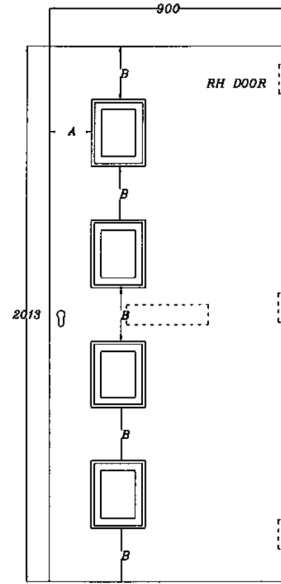

ESC08R

Distinction doors

ESC08L

CUSTOMERS OWN NORMAL LOCK SPEC ONLY

LETTER PLATE POSITION IS CENTRAL IN HEIGHT

CASSETTE SPACINGS FOR MAXIMUM AND MINIMUM DOOR HEIGHTS AND DOOR WIDTHS AS BELOW

MAX DOOR WIDTH	900mm	HORIZONTAL SPACING A	150mm
MAX DOOR HEIGHT	2013mm	VERTICAL SPACING B	200mm
MAX DOOR HEIGHT	2013mm	VERTICAL SPACING C	120mm
MAX DOOR HEIGHT	2013mm	VERTICAL SPACING E	345mm
MIN DOOR WIDTH	740mm	HORIZONTAL SPACING A	70mm
MIN DOOR HEIGHT	1903mm	VERTICAL SPACING B	200mm
MIN DOOR HEIGHT	1903mm	VERTICAL SPACING C	120mm
MIN DOOR HEIGHT	1903mm	VERTICAL SPACING E	235mm

ESC09LL

Distinction doors

ESC09LR

THREE LOCK OPTIONS AVAILABLE
 1.WINKHAUS KEY WIND 2.WINKHAUS HERITAGE
 3.CUSTOMERS NORMAL SPEC

HEIGHT FROM THE BOTTOM OF THE DOOR TO THE KEY HOLE ARE AS FOLLOWS
 KEY WIND 928mm HERITAGE 1379.5 mm

TWO CONTEMPORARY FULL HANDLE PREPS ARE AVAILABLE CENTRALLY IN THE DOOR HEIGHT.
 1. 1200mm HANDLE 2. 545mm HANDLE

LETTER PLATE POSITION IS CENTRAL IN HEIGHT

CASSETTE SPACINGS FOR MAXIMUM AND MINIMUM DOOR HEIGHTS AND DOOR WIDTHS AS BELOW

MAX DOOR HEIGHT	2013mm	VERTICAL SPACING B	200.2mm
MIN DOOR HEIGHT	1903mm	VERTICAL SPACING B	178.2mm
MAX DOOR WIDTH	900mm	HORIZONTAL SPACING A	159.5mm FROM EDGE
MIN DOOR WIDTH	682mm	HORIZONTAL SPACING A	159.5mm FROM EDGE