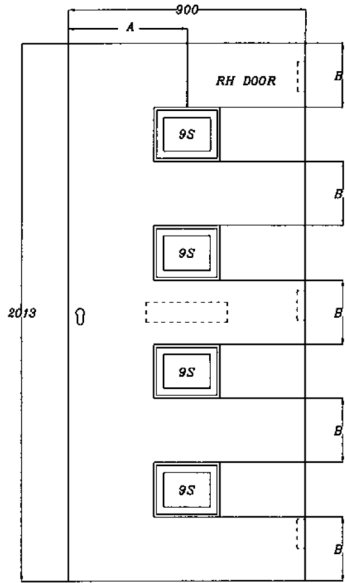

ESC17CL

Distinction doors

THREE LOCK OPTIONS AVAILABLE
1.WINKHAUS KEY WIND. 2.WINKHAUS HERITAGE
3.CUSTOMERS NORMAL SPEC

HEIGHT FROM THE BOTTOM OF THE DOOR TO THE KEY HOLE ARE AS FOLLOWS
KEY WIND 928mm HERITAGE 1379.5 mm

TWO CONTEMPORARY T PULL HANDLE PREPS ARE AVAILABLE CENTRALLY IN THE DOOR HEIGHT.
1. 1200mm HANDLE 2. 545mm HANDLE

LETTER PLATE POSITION IS CENTRAL IN HEIGHT

CASSETTE SPACINGS FOR MAXIMUM AND MINIMUM DOOR HEIGHTS AND DOOR WIDTHS AS BELOW

MAX DOOR HEIGHT	2013mm	VERTICAL SPACING B	238.6mm
MIN DOOR HEIGHT	1903mm	VERTICAL SPACING B	216.6mm
MAX DOOR WIDTH	900mm	HORIZONTAL SPACING A	CENTRAL IE 450mm
MIN DOOR WIDTH	682mm	HORIZONTAL SPACING A	CENTRAL IE 341mm

ESC17CR

ESC17LL

Distinction doors

THREE LOCK OPTIONS AVAILABLE
1.WINKHAUS KEY WIND. 2.WINKHAUS HERITAGE
3.CUSTOMERS NORMAL SPEC

HEIGHT FROM THE BOTTOM OF THE DOOR TO THE KEY HOLE ARE AS FOLLOWS
KEY WIND 928mm HERITAGE 1379.5 mm

TWO CONTEMPORARY T PULL HANDLE PREPS ARE AVAILABLE CENTRALLY IN THE DOOR HEIGHT.
1. 1200mm HANDLE 2. 545mm HANDLE

LETTER PLATE POSITION IS CENTRAL IN HEIGHT

CASSETTE SPACINGS FOR MAXIMUM AND MINIMUM DOOR HEIGHTS AND DOOR WIDTHS AS BELOW

MAX DOOR HEIGHT	2013mm	VERTICAL SPACING B	238.6mm
MIN DOOR HEIGHT	1903mm	VERTICAL SPACING B	216.6mm
MAX DOOR WIDTH	900mm	HORIZONTAL SPACING A	159.5mm FROM EDGE
MIN DOOR WIDTH	682mm	HORIZONTAL SPACING A	159.5mm FROM EDGE

ESC17LR