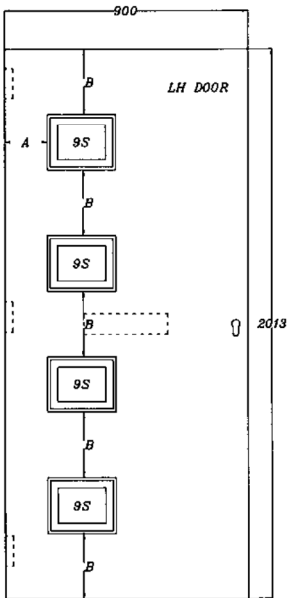

ESC17CL

Distinction doors

THREE LOCK OPTIONS AVAILABLE
1.WINKHAUS KEY WIND. 2.WINKHAUS HERITAGE
3.CUSTOMERS NORMAL SPEC

HEIGHT FROM THE BOTTOM OF THE DOOR TO THE KEY HOLE ARE AS FOLLOWS
KEY WIND 928mm HERITAGE 1379.5 mm

TWO CONTEMPORARY T PULL HANDLE PREPS ARE AVAILABLE CENTRALLY IN THE DOOR HEIGHT.
1. 1200mm HANDLE 2. 545mm HANDLE

LETTER PLATE POSITION IS CENTRAL IN HEIGHT

CASSETTE SPACINGS FOR MAXIMUM AND MINIMUM DOOR HEIGHTS AND DOOR WIDTHS AS BELOW

MAX DOOR HEIGHT	2013mm	VERTICAL SPACING B	238.6mm
MIN DOOR HEIGHT	1903mm	VERTICAL SPACING B	216.6mm
MAX DOOR WIDTH	900mm	HORIZONTAL SPACING A	CENTRAL IE 450mm
MIN DOOR WIDTH	682mm	HORIZONTAL SPACING A	CENTRAL IE 341mm

ESC17CR

ESC17LL

Distinction doors

THREE LOCK OPTIONS AVAILABLE
1.WINKHAUS KEY WIND. 2.WINKHAUS HERITAGE
3.CUSTOMERS NORMAL SPEC

HEIGHT FROM THE BOTTOM OF THE DOOR TO THE KEY HOLE ARE AS FOLLOWS
KEY WIND 928mm HERITAGE 1379.5 mm

TWO CONTEMPORARY T PULL HANDLE PREPS ARE AVAILABLE CENTRALLY IN THE DOOR HEIGHT.
1. 1200mm HANDLE 2. 545mm HANDLE

LETTER PLATE POSITION IS CENTRAL IN HEIGHT

CASSETTE SPACINGS FOR MAXIMUM AND MINIMUM DOOR HEIGHTS AND DOOR WIDTHS AS BELOW

MAX DOOR HEIGHT	2013mm	VERTICAL SPACING B	238.6mm
MIN DOOR HEIGHT	1903mm	VERTICAL SPACING B	216.6mm
MAX DOOR WIDTH	900mm	HORIZONTAL SPACING A	159.5mm FROM EDGE
MIN DOOR WIDTH	682mm	HORIZONTAL SPACING A	159.5mm FROM EDGE

ESC17LR