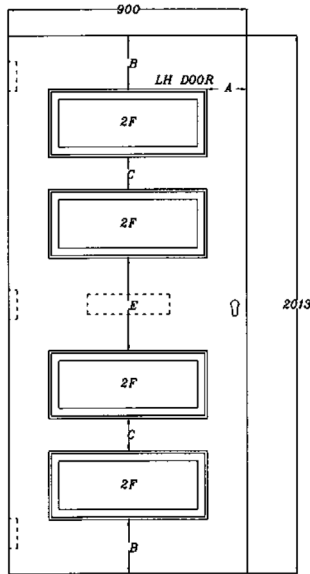

HEIGHT FROM THE BOTTOM OF THE DOOR TO THE
 KEY HOLE ARE AS FOLLOWS
 KEY WIND 928mm HERITAGE 1379.5 mm

TWO CONTEMPORARY T FULL HANDLE PREPS ARE
 AVAILABLE CENTRALLY IN THE DOOR HEIGHT.
 1. 1200mm HANDLE 2. 645mm HANDLE

LETTER PLATE POSITION 1143mm FROM TOP OF
 DOOR WHEN 2013-1943 IN HEIGHT. THEN 1942-1903
 IT IS 1142mm DOWN TO 1103mm

CASSETTE SPACINGS FOR MAXIMUM AND MINIMUM
 DOOR HEIGHTS AND DOOR WIDTHS AS BELOW

MAX DOOR WIDTH	900mm	HORIZONTAL SPACING A	159.5mm FROM EDGE
MAX DOOR HEIGHT	2013mm	VERTICAL SPACING B	125.5mm
MAX DOOR WIDTH	900mm	VERTICAL SPACING C	1199.3mm
MIN DOOR WIDTH	682mm	HORIZONTAL SPACING A	159.5mm FROM EDGE
MIN DOOR HEIGHT	1903mm	VERTICAL SPACING B	85.5mm
MIN DOOR WIDTH	682mm	VERTICAL SPACING C	1159.3mm

ESC08R

Distinction doors

ESC08L

CUSTOMERS OWN NORMAL LOCK SPEC ONLY

LETTER PLATE POSITION IS CENTRAL IN HEIGHT

CASSETTE SPACINGS FOR MAXIMUM AND MINIMUM DOOR HEIGHTS AND DOOR WIDTHS AS BELOW

MAX DOOR WIDTH	900mm	HORIZONTAL SPACING A	150mm
MAX DOOR HEIGHT	2013mm	VERTICAL SPACING B	200mm
MAX DOOR HEIGHT	2013mm	VERTICAL SPACING C	120mm
MAX DOOR HEIGHT	2013mm	VERTICAL SPACING E	345mm
MIN DOOR WIDTH	740mm	HORIZONTAL SPACING A	70mm
MIN DOOR HEIGHT	1903mm	VERTICAL SPACING B	200mm
MIN DOOR HEIGHT	1903mm	VERTICAL SPACING C	120mm
MIN DOOR HEIGHT	1903mm	VERTICAL SPACING E	235mm

MAX DOOR HEIGHT	2013mm	VERTICAL SPACING B	200.2mm
MIN DOOR HEIGHT	1903mm	VERTICAL SPACING B	178.2mm
MAX DOOR WIDTH	900mm	HORIZONTAL SPACING A	159.5mm FROM EDGE
MIN DOOR WIDTH	682mm	HORIZONTAL SPACING A	159.5mm FROM EDGE