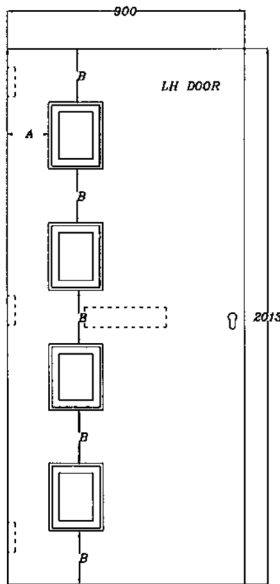

ESC09LL

Distinction doors

ESC09LR