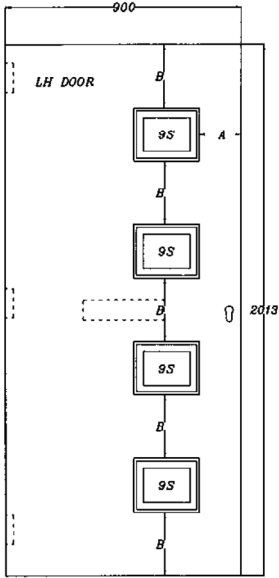

ESC17RL

Distinction doors

THREE LOCK OPTIONS AVAILABLE
1.WINKHAUS KEY WIND. 2.WINKHAUS HERITAGE
3.CUSTOMERS NORMAL SPEC

HEIGHT FROM THE BOTTOM OF THE DOOR TO THE
KEY HOLE ARE AS FOLLOWS
KEY WIND 928mm. HERITAGE 1379.5 mm

TWO CONTEMPORARY T PULL HANDLE PREPS ARE
AVAILABLE CENTRALLY IN THE DOOR HEIGHT.
1. 1200mm HANDLE 2. 545mm HANDLE

LETTER PLATE POSITION IS CENTRAL IN HEIGHT

CASSETTE SPACINGS FOR MAXIMUM AND MINIMUM
DOOR HEIGHTS AND DOOR WIDTHS AS BELOW

MAX DOOR HEIGHT	2013mm	VERTICAL SPACING B	238.6mm
MIN DOOR HEIGHT	1903mm	VERTICAL SPACING B	216.6mm
MAX DOOR WIDTH	900mm	HORIZONTAL SPACING A	159.5mm FROM EDGE
MIN DOOR WIDTH	682mm	HORIZONTAL SPACING A	159.5mm FROM EDGE

ESC17RR