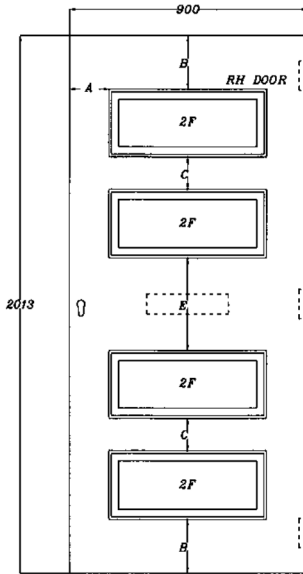

LETTER PLATE POSITION 1143mm FROM TOP OF
 DOOR WHEN 2013-1943 IN HEIGHT. THEN 1942-1903
 IT IS 1142mm DOWN TO 1103mm

CASSETTE SPACINGS FOR MAXIMUM AND MINIMUM
 DOOR HEIGHTS AND DOOR WIDTHS AS BELOW

MAX DOOR WIDTH	900mm	HORIZONTAL SPACING A	159.5mm FROM EDGE
MAX DOOR HEIGHT	2013mm	VERTICAL SPACING B	125.5mm
MAX DOOR WIDTH	900mm	VERTICAL SPACING C	1199.3mm
MIN DOOR WIDTH	682mm	HORIZONTAL SPACING A	159.5mm FROM EDGE
MIN DOOR HEIGHT	1903mm	VERTICAL SPACING B	85.5mm
MIN DOOR WIDTH	682mm	VERTICAL SPACING C	1159.3mm

ESC08R

Distinction doors

ESC08L

CUSTOMERS OWN NORMAL LOCK SPEC ONLY

LETTER PLATE POSITION IS CENTRAL IN HEIGHT

CASSETTE SPACINGS FOR MAXIMUM AND MINIMUM DOOR HEIGHTS AND DOOR WIDTHS AS BELOW

MAX DOOR WIDTH	900mm	HORIZONTAL SPACING A	150mm
MAX DOOR HEIGHT	2013mm	VERTICAL SPACING B	200mm
MAX DOOR HEIGHT	2013mm	VERTICAL SPACING C	120mm
MAX DOOR HEIGHT	2013mm	VERTICAL SPACING E	345mm
MIN DOOR WIDTH	740mm	HORIZONTAL SPACING A	70mm
MIN DOOR HEIGHT	1903mm	VERTICAL SPACING B	200mm
MIN DOOR HEIGHT	1903mm	VERTICAL SPACING C	120mm
MIN DOOR HEIGHT	1903mm	VERTICAL SPACING E	235mm

ESC09LL

Distinction doors

ESC09LR

THREE LOCK OPTIONS AVAILABLE
 1.WINKHAUS KEY WIND 2.WINKHAUS HERITAGE
 3.CUSTOMERS NORMAL SPEC

HEIGHT FROM THE BOTTOM OF THE DOOR TO THE KEY HOLE ARE AS FOLLOWS
 KEY WIND 928mm HERITAGE 1379.5 mm

TWO CONTEMPORARY FULL HANDLE PREPS ARE AVAILABLE CENTRALLY IN THE DOOR HEIGHT.
 1. 1200mm HANDLE 2. 545mm HANDLE

LETTER PLATE POSITION IS CENTRAL IN HEIGHT

CASSETTE SPACINGS FOR MAXIMUM AND MINIMUM DOOR HEIGHTS AND DOOR WIDTHS AS BELOW