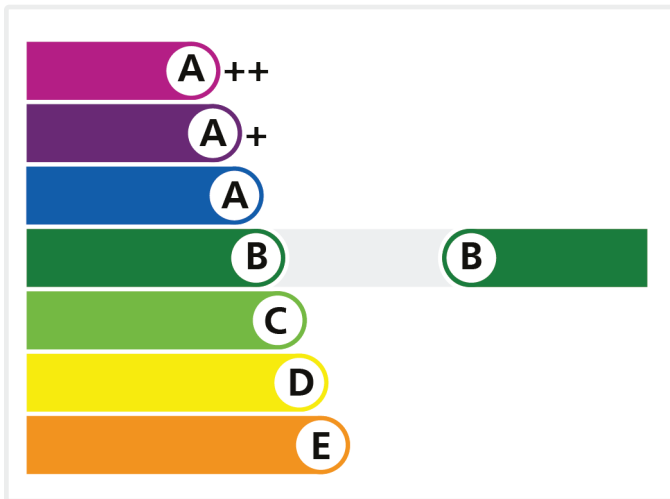

Proven Performance.

Energy Window

Whiteline Manufacturing Ltd

Energy+ Sculptured PlatinumNRG

B Rated

Licence No. 4625

Review Date: 31/12/2022

To verify this licence please visit bfrc.org

This label is not a statutory requirement. It is a voluntary label provided as a customer service to allow consumers to make informed decisions on the energy performance of competing products.

© Only to be reproduced by permission of British Fenestration Rating Council Ltd