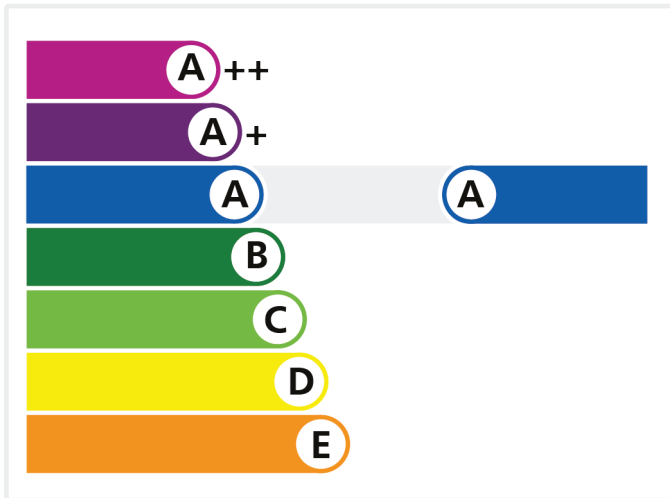

# Energy Window

Whiteline Manufacturing Ltd

Energy+ Sculptured PlatinumNRG

A Rated

Licence No. 4624

Review Date: 31/12/2022

To verify this licence please visit [bfrc.org](http://bfrc.org)

This label is not a statutory requirement. It is a voluntary label provided as a customer service to allow consumers to make informed decisions on the energy performance of competing products.