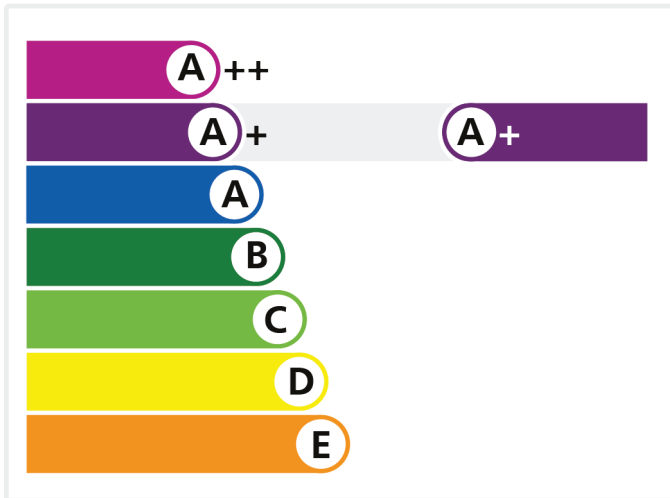

Proven Performance.

Energy Window

Whiteline Manufacturing Ltd

Energy+ Sculptured PlatinumNRG

A+ Rated

Licence No. 4623

Review Date: 31/12/2022

To verify this licence please visit bfrc.org

This label is not a statutory requirement. It is a voluntary label provided as a customer service to allow consumers to make informed decisions on the energy performance of competing products.

© Only to be reproduced by permission of British Fenestration Rating Council Ltd