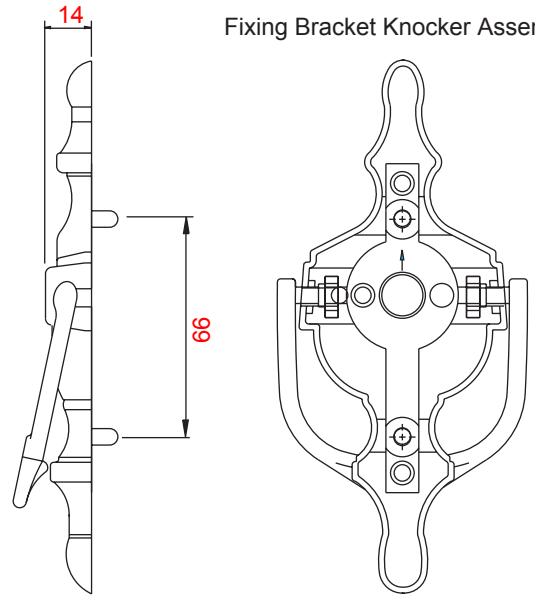

# Nu-Victorian Knocker

Knocker without Spyhole

Knocker with Spyhole

Fixing Bracket Knocker Assembly

View from back of knocker showing fixing plate assembly.

**Application:**

Panel only - sizes 20/24/28mm	No application
Panel with knocker	Spy-hole only
Composite/timber door 46-50mm	Spy-hole only
Composite/timber door with knocker	Spy-hole & extension
PVC-u Door 60mm	Spy-hole & extension
PVC-u Door 60mm with knocker	Spy-hole & extension
PVC-u Door 70mm	Spy-hole & extension
PVC-u Door 70mm with knocker	Spy-hole & extension

Code	Description
7SPYH2	Spyhole Brass 160 Deg-35-55mm
7SPYH5	Spyhole Brass Extension-55mm
7SPYH5-10MM	Spyhole Brass Extension-10mm
7SPYH6	Spyhole Chrome 160 Deg-35-55mm
7SPYH7	Spyhole Chrome Extension-55mm

NOTE: All dimensions are in millimetres.

Code	Description
FF6VU**	Knocker 6" Victorian Urn - (Colour)
FF6VUV**	Knocker 6" Victorian Urn with Spy Hole - (Colour)
FF8VU**	Knocker 8" Victorian Urn - (Colour)
FF8VUV**	Knocker 8" Victorian Urn with Spy Hole - (Colour)
FF6VUJIG	Knocker Door Jig - Victorian Urn