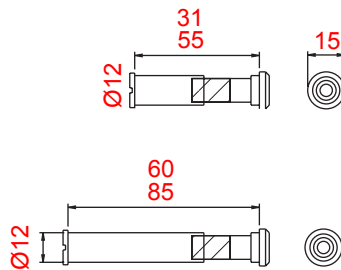

# Nu-Victorian Knocker

Knocker without Spyhole

Knocker with Spyhole

Fixing Bracket Knocker Assembly

View from back of knocker showing fixing plate assembly.

**Application:**

Panel only - sizes 20/24/28mm	No application
Panel with knocker	Spy-hole only
Composite/timber door 46-50mm	Spy-hole only
Composite/timber door with knocker	Spy-hole & extension
PVC-u Door 60mm	Spy-hole & extension
PVC-u Door 60mm with knocker	Spy-hole & extension
PVC-u Door 70mm	Spy-hole & extension
PVC-u Door 70mm with knocker	Spy-hole & extension

Code	Description
7SPYH2	Spyhole Brass 160 Deg-35-55mm
7SPYH5	Spyhole Brass Extension-55mm
7SPYH5-10MM	Spyhole Brass Extension-10mm
7SPYH6	Spyhole Chrome 160 Deg-35-55mm
7SPYH7	Spyhole Chrome Extension-55mm

NOTE: All dimensions are in millimetres.

Code	Description
FF6VU**	Knocker 6" Victorian Urn - (Colour)
FF6VUV**	Knocker 6" Victorian Urn with Spy Hole - (Colour)
FF8VU**	Knocker 8" Victorian Urn - (Colour)
FF8VUV**	Knocker 8" Victorian Urn with Spy Hole - (Colour)
FF6VUJIG	Knocker Door Jig - Victorian Urn