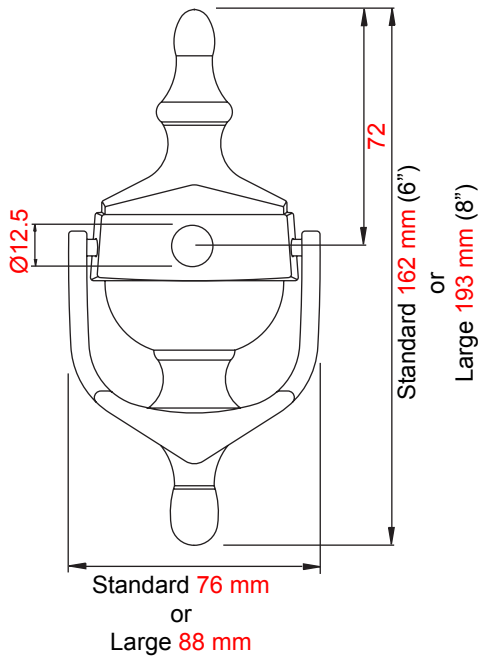

# Nu-Victorian Knocker

Knocker without Spyhole

Knocker with Spyhole

Fixing Bracket Knocker Assembly

View from back of knocker showing fixing plate assembly.

**Application:**

Panel only - sizes 20/24/28mm	No application
Panel with knocker	Spy-hole only
Composite/timber door 46-50mm	Spy-hole only
Composite/timber door with knocker	Spy-hole & extension
PVC-u Door 60mm	Spy-hole & extension
PVC-u Door 60mm with knocker	Spy-hole & extension
PVC-u Door 70mm	Spy-hole & extension
PVC-u Door 70mm with knocker	Spy-hole & extension

Code	Description
7SPYH2	Spyhole Brass 160 Deg-35-55mm
7SPYH5	Spyhole Brass Extension-55mm
7SPYH5-10MM	Spyhole Brass Extension-10mm
7SPYH6	Spyhole Chrome 160 Deg-35-55mm
7SPYH7	Spyhole Chrome Extension-55mm

NOTE: All dimensions are in millimetres.

Code	Description
FF6VU**	Knocker 6" Victorian Urn - (Colour)
FF6VUV**	Knocker 6" Victorian Urn with Spy Hole - (Colour)
FF8VU**	Knocker 8" Victorian Urn - (Colour)
FF8VUV**	Knocker 8" Victorian Urn with Spy Hole - (Colour)
FF6VUJIG	Knocker Door Jig - Victorian Urn