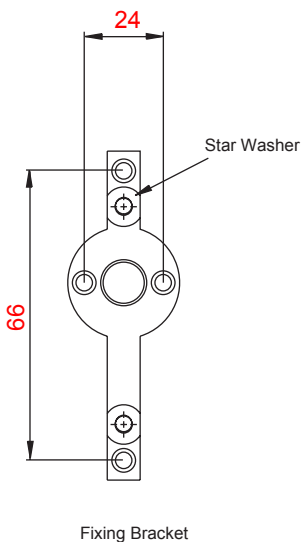

# Nu-Victorian Knocker

Knocker without Spyhole

Knocker with Spyhole

Fixing Bracket Knocker Assembly

View from back of knocker showing fixing plate assembly.

**Application:**

Panel only - sizes 20/24/28mm	No application
Panel with knocker	Spy-hole only
Composite/timber door 46-50mm	Spy-hole only
Composite/timber door with knocker	Spy-hole & extension
PVC-u Door 60mm	Spy-hole & extension
PVC-u Door 60mm with knocker	Spy-hole & extension
PVC-u Door 70mm	Spy-hole & extension
PVC-u Door 70mm with knocker	Spy-hole & extension

Code	Description
7SPYH2	Spyhole Brass 160 Deg-35-55mm
7SPYH5	Spyhole Brass Extension-55mm
7SPYH5-10MM	Spyhole Brass Extension-10mm
7SPYH6	Spyhole Chrome 160 Deg-35-55mm
7SPYH7	Spyhole Chrome Extension-55mm

NOTE: All dimensions are in millimetres.

Code	Description
FF6VU**	Knocker 6" Victorian Urn - (Colour)
FF6VUV**	Knocker 6" Victorian Urn with Spy Hole - (Colour)
FF8VU**	Knocker 8" Victorian Urn - (Colour)
FF8VUV**	Knocker 8" Victorian Urn with Spy Hole - (Colour)
FF6VUJIG	Knocker Door Jig - Victorian Urn