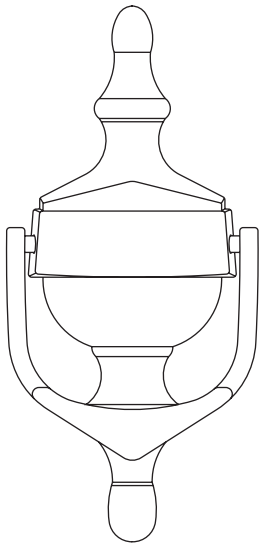

# Nu-Victorian Knocker

Knocker without Spyhole

Knocker with Spyhole

Fixing Bracket Knocker Assembly

View from back of knocker showing fixing plate assembly.

**Application:**

Panel only - sizes 20/24/28mm	No application
Panel with knocker	Spy-hole only
Composite/timber door 46-50mm	Spy-hole only
Composite/timber door with knocker	Spy-hole & extension
PVC-u Door 60mm	Spy-hole & extension
PVC-u Door 60mm with knocker	Spy-hole & extension
PVC-u Door 70mm	Spy-hole & extension
PVC-u Door 70mm with knocker	Spy-hole & extension

Code	Description
7SPYH2	Spyhole Brass 160 Deg-35-55mm
7SPYH5	Spyhole Brass Extension-55mm
7SPYH5-10MM	Spyhole Brass Extension-10mm
7SPYH6	Spyhole Chrome 160 Deg-35-55mm
7SPYH7	Spyhole Chrome Extension-55mm

NOTE: All dimensions are in millimetres.

Code	Description
FF6VU**	Knocker 6" Victorian Urn - (Colour)
FF6VUV**	Knocker 6" Victorian Urn with Spy Hole - (Colour)
FF8VU**	Knocker 8" Victorian Urn - (Colour)
FF8VUV**	Knocker 8" Victorian Urn with Spy Hole - (Colour)
FF6VUJIG	Knocker Door Jig - Victorian Urn