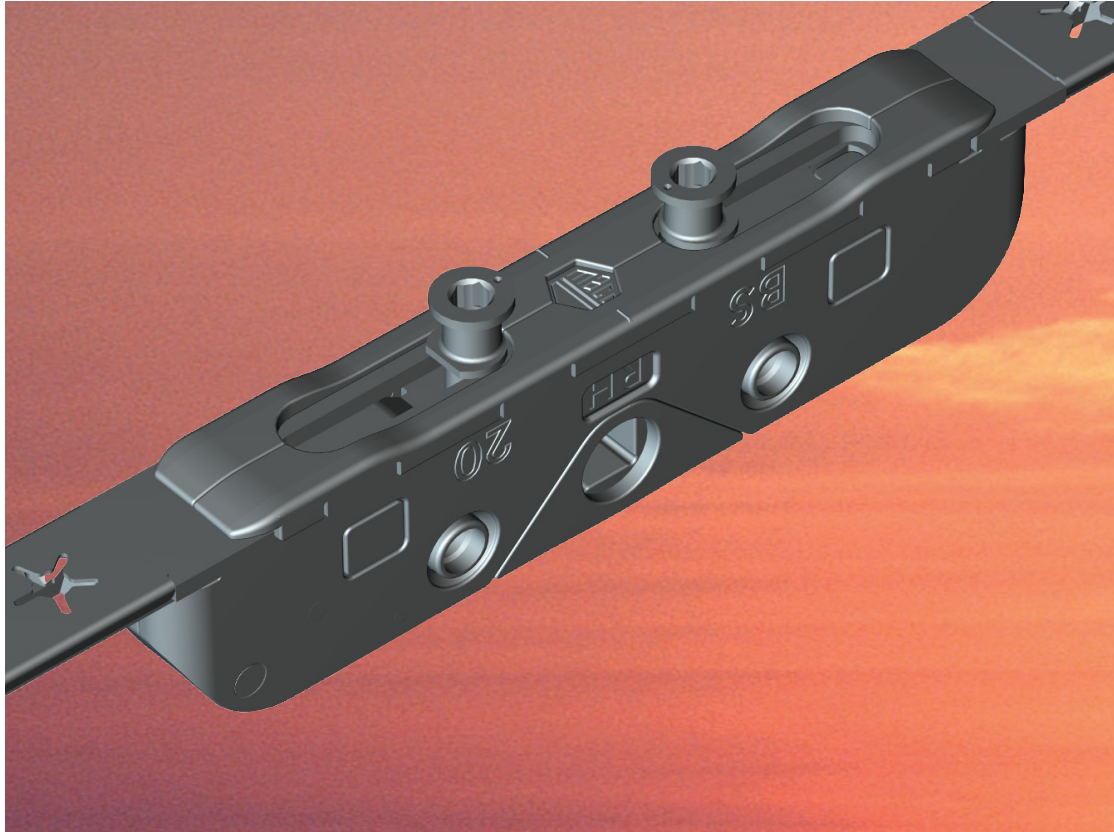

TECHNOLOGY IN MOTION

MACO ESPAGS

ESPAGNOLETTES

M-SPAG TELESCOPIC
SHOOTBOLT ESPAGNOLETTE
PVC, TIMBER, ALUMINIUM & COMPOSITE

ORDER INFORMATION

M-SPAG telescopic shootbolt espagnolette.

The MACO M-SPAG telescopic shootbolt espagnolette allows for the fabrication of a wide range of easy to operate window styles from a single high security locking system.

- Rapid-Fit shootbolt security locking system
- All screw fixings on one face
- Steel end shootbolts maximise the security performance
- Adjustable throw shootbolts
- Central and end mushroom cams
- Compression adjustment mushroom cams
- Uses the same central lockcase as the RAIL espagnolette
- Stabilizing plates can be fitted to the end pieces for further increased security performance
- Reduced stock holding through four telescopic sizes and one croppable size, covering an application range of 320 mm up to 1500 mm
- The module design allows extension pieces to be fitted to...
 - increase the sash rebate size so that larger sized windows can be produced
 - position the handle off-centre for low handle height easy reach window construction
 - french casement windows by moving the mushroom cams away from the mullion end cap
 - increase the number of striker plates for higher performance levels
 - Centre locks can be fitted to all M-SPAG telescopic shootbolt espagnolettes to enable the construction of tall top hung windows

**M-SPAG Telescopic
Shootbolt Espagnolette**

M-SPAG Shootbolt	Size	BS (mm)	Mushroom Cam (mm)	SRS Min (mm)	SRS Max (mm)
219781	Gr. 0	20	7.7	320	600
219785	Gr. 0 Extension	N/A	N/A	320	600
218607	Gr. 1	20	7.7	601	700
218608	Gr. 2	20	7.7	701	900
218609	Gr. 3	20	7.7	901	1200
218610	Gr. 4	20	7.7	1201	1500
219783	Gr. 0	20	9.0	320	600
219785	Gr. 0 Extension	N/A	N/A	320	600
218617	Gr. 1	20	9.0	601	700
218618	Gr. 2	20	9.0	701	900
218619	Gr. 3	20	9.0	901	1200
218620	Gr. 4	20	9.0	1201	1500