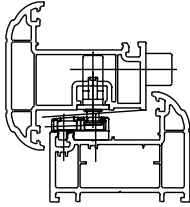

**M-SPAG Telescopic
Shootbolt Espagnolette**

M-SPAG Shootbolt	Size	BS (mm)	Mushroom Cam (mm)	SRS Min (mm)	SRS Max (mm)
219782	Gr. 0	22	7.7	320	600
219785	Gr. 0 Extension	N/A	N/A	320	600
218612	Gr. 1	22	7.7	601	700
218613	Gr. 2	22	7.7	701	900
218614	Gr. 3	22	7.7	901	1200
218615	Gr. 4	22	7.7	1201	1500
219784	Gr. 0	22	9.0	320	600
219785	Gr. 0 Extension	N/A	N/A	320	600
218622	Gr. 1	22	9.0	601	700
218623	Gr. 2	22	9.0	701	900
218624	Gr. 3	22	9.0	901	1200
218625	Gr. 4	22	9.0	1201	1500