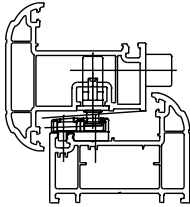

- Rapid-Fit shootbolt security locking system
- All screw fixings on one face
- Steel end shootbolts maximise the security performance
- Adjustable throw shootbolts
- Central and end mushroom cams
- Compression adjustment mushroom cams
- Uses the same central lockcase as the RAIL espagnolette
- Stabilizing plates can be fitted to the end pieces for further increased security performance
- Reduced stock holding through four telescopic sizes and one croppable size, covering an application range of 320 mm up to 1500 mm
- The module design allows extension pieces to be fitted to...
 - increase the sash rebate size so that larger sized windows can be produced
 - position the handle off-centre for low handle height easy reach window construction
 - french casement windows by moving the mushroom cams away from the mullion end cap
 - increase the number of striker plates for higher performance levels
 - Centre locks can be fitted to all M-SPAG telescopic shootbolt espagnolettes to enable the construction of tall top hung windows

**M-SPAG Telescopic
Shootbolt Espagnolette**

M-SPAG Shootbolt	Size	BS (mm)	Mushroom Cam (mm)	SRS Min (mm)	SRS Max (mm)
219781	Gr. 0	20	7.7	320	600
219785	Gr. 0 Extension	N/A	N/A	320	600
218607	Gr. 1	20	7.7	601	700
218608	Gr. 2	20	7.7	701	900
218609	Gr. 3	20	7.7	901	1200
218610	Gr. 4	20	7.7	1201	1500
219783	Gr. 0	20	9.0	320	600
219785	Gr. 0 Extension	N/A	N/A	320	600
218617	Gr. 1	20	9.0	601	700
218618	Gr. 2	20	9.0	701	900
218619	Gr. 3	20	9.0	901	1200
218620	Gr. 4	20	9.0	1201	1500