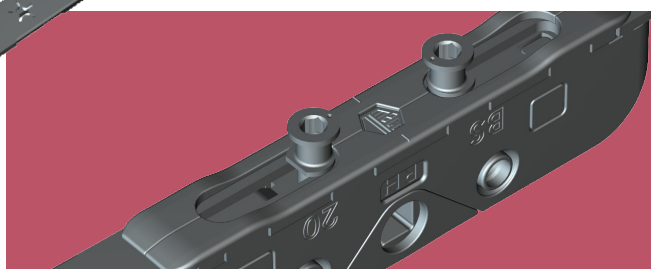

TECHNOLOGY IN MOTION

MACO ESPAGS

ESPAGNOLETTES

M-SPAG TELESCOPIC
SHOOTBOLT ESPAGNOLETTE
PVC, TIMBER, ALUMINIUM & COMPOSITE

ORDER INFORMATION

M-SPAG telescopic shootbolt espagnolette.

The MACO M-SPAG telescopic shootbolt espagnolette allows for the fabrication of a wide range of easy to operate window styles from a single high security locking system.

- Rapid-Fit shootbolt security locking system
- All screw fixings on one face
- Steel end shootbolts maximise the security performance
- Adjustable throw shootbolts
- Central and end mushroom cams
- Compression adjustment mushroom cams
- Uses the same central lockcase as the RAIL espagnolette
- Stabilizing plates can be fitted to the end pieces for further increased security performance
- Reduced stock holding through four telescopic sizes and one croppable size, covering an application range of 320 mm up to 1500 mm
- The module design allows extension pieces to be fitted to...
 - increase the sash rebate size so that larger sized windows can be produced
 - position the handle off-centre for low handle height easy reach window construction
 - french casement windows by moving the mushroom cams away from the mullion end cap
 - increase the number of striker plates for higher performance levels
 - Centre locks can be fitted to all M-SPAG telescopic shootbolt espagnolettes to enable the construction of tall top hung windows

**M-SPAG Telescopic
Shootbolt Espagnolette**

M-SPAG Shootbolt	Size	BS (mm)	Mushroom Cam (mm)	SRS Min (mm)	SRS Max (mm)
219781	Gr. 0	20	7.7	320	600
219785	Gr. 0 Extension	N/A	N/A	320	600
218607	Gr. 1	20	7.7	601	700
218608	Gr. 2	20	7.7	701	900
218609	Gr. 3	20	7.7	901	1200
218610	Gr. 4	20	7.7	1201	1500
219783	Gr. 0	20	9.0	320	600
219785	Gr. 0 Extension	N/A	N/A	320	600
218617	Gr. 1	20	9.0	601	700
218618	Gr. 2	20	9.0	701	900
218619	Gr. 3	20	9.0	901	1200
218620	Gr. 4	20	9.0	1201	1500