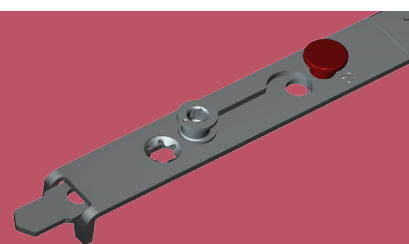

TECHNOLOGY IN MOTION

MACO ESPAGS

ESPAGNOLETTES

M-SPAG TELESCOPIC
SHOOTBOLT ESPAGNOLETTE
PVC, TIMBER, ALUMINIUM & COMPOSITE

ORDER INFORMATION

M-SPAG telescopic shootbolt espagnolette.

The MACO M-SPAG telescopic shootbolt espagnolette allows for the fabrication of a wide range of easy to operate window styles from a single high security locking system.

- Rapid-Fit shootbolt security locking system
- All screw fixings on one face
- Steel end shootbolts maximise the security performance
- Adjustable throw shootbolts
- Central and end mushroom cams
- Compression adjustment mushroom cams
- Uses the same central lockcase as the RAIL espagnolette
- Stabilizing plates can be fitted to the end pieces for further increased security performance
- Reduced stock holding through four telescopic sizes and one croppable size, covering an application range of 320 mm up to 1500 mm
- The module design allows extension pieces to be fitted to...
 - increase the sash rebate size so that larger sized windows can be produced
 - position the handle off-centre for low handle height easy reach window construction
 - french casement windows by moving the mushroom cams away from the mullion end cap
 - increase the number of striker plates for higher performance levels
 - Centre locks can be fitted to all M-SPAG telescopic shootbolt espagnolettes to enable the construction of tall top hung windows

**M-SPAG Telescopic
Shootbolt Espagnolette**

M-SPAG Shootbolt	Size	BS (mm)	Mushroom Cam (mm)	SRS Min (mm)	SRS Max (mm)
219781	Gr. 0	20	7.7	320	600
219785	Gr. 0 Extension	N/A	N/A	320	600
218607	Gr. 1	20	7.7	601	700
218608	Gr. 2	20	7.7	701	900
218609	Gr. 3	20	7.7	901	1200
218610	Gr. 4	20	7.7	1201	1500
219783	Gr. 0	20	9.0	320	600
219785	Gr. 0 Extension	N/A	N/A	320	600
218617	Gr. 1	20	9.0	601	700
218618	Gr. 2	20	9.0	701	900
218619	Gr. 3	20	9.0	901	1200
218620	Gr. 4	20	9.0	1201	1500