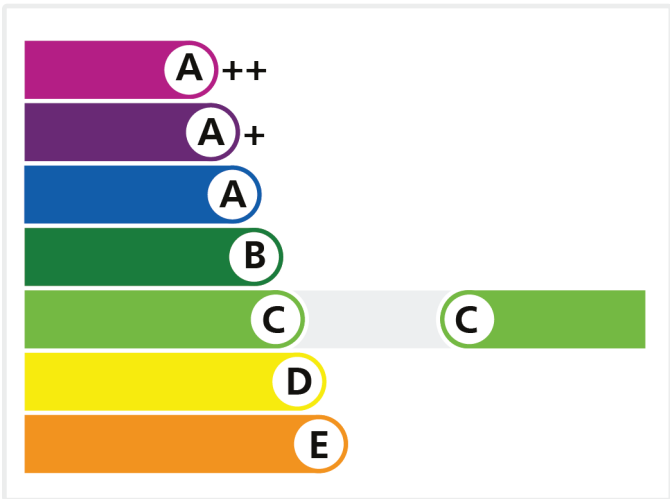

Energy Window

Whittleline Manufacturing Ltd

Energy+ Chamfered PlatinumNRG

C Rated

Proof

Licence No. 4630

Review Date: 31/12/2022

To verify this licence please visit [bfrc.org](https://www.bfrc.org)

This label is not a statutory requirement. It is a voluntary label provided as a customer service to allow consumers to make informed decisions on the energy performance of competing products.

© Only to be reproduced by permission of British Fenestration Rating Council Ltd