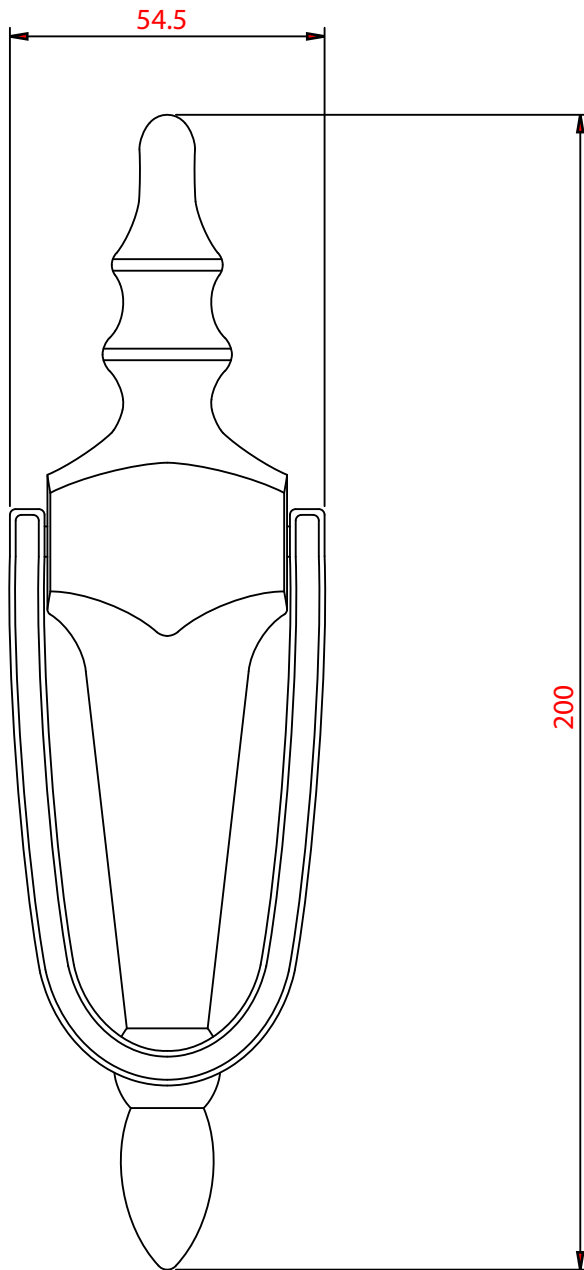

Slimline Knocker

NOTE: All dimensions are in millimetres.

Code	Description
FF6VUSL**	Knocker Slimline Victorian Urn - (Colour)
FF6VUVSL**	Knocker Slimline Victorian Urn with Spy Hole - (Colour)

**Ref.	Colour
SC	Satin Chrome
BC	Bright Chrome
HG	Hardex Gold
BB	Bright Bronze
SB	Satin Bronze
WH	White
BL	Black