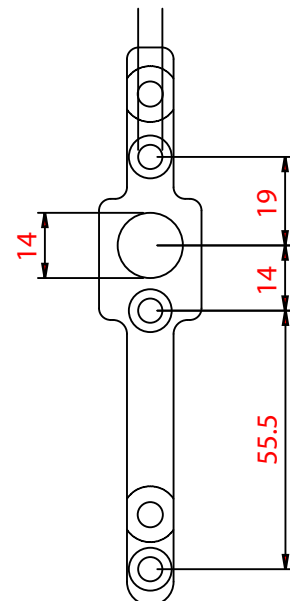

Slimline Knocker

NOTE: All dimensions are in millimetres.

Code	Description
FF6VUSL**	Knocker Slimline Victorian Urn - (Colour)
FF6VUVSL**	Knocker Slimline Victorian Urn with Spy Hole - (Colour)

**Ref.	Colour
SC	Satin Chrome
BC	Bright Chrome
HG	Hardex Gold
BB	Bright Bronze
SB	Satin Bronze
WH	White
BL	Black