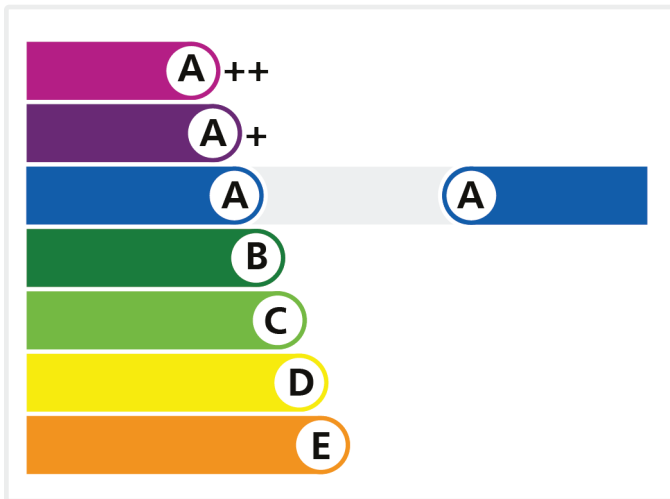

Proven Performance.

Energy Window

Whiteline Manufacturing Ltd

Energy+ Chamfered PlatinumNRG

A Rated

Licence No. 4628

Review Date: 31/12/2022

To verify this licence please visit bfrc.org

This label is not a statutory requirement. It is a voluntary label provided as a customer service to allow consumers to make informed decisions on the energy performance of competing products.

© Only to be reproduced by permission of British Fenestration Rating Council Ltd