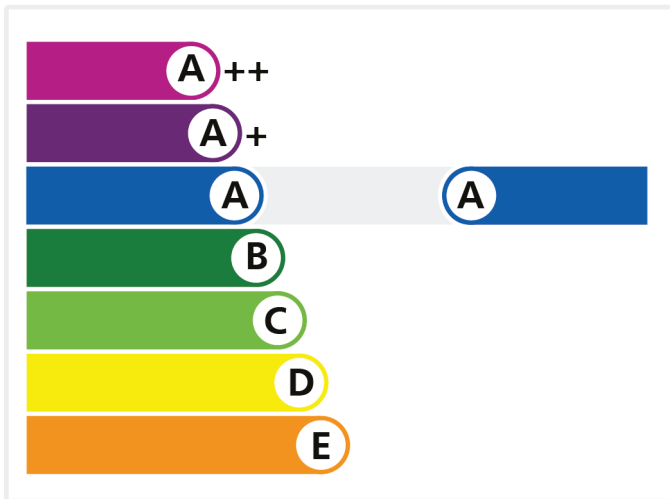

Proven Performance.

Energy Window

Whiteline Manufacturing Ltd

85mm Outer frame PlatinumNRG

A Rated

Licence No. 4632

Review Date: 31/12/2022

To verify this licence please visit bfrc.org

This label is not a statutory requirement. It is a voluntary label provided as a customer service to allow consumers to make informed decisions on the energy performance of competing products.

© Only to be reproduced by permission of British Fenestration Rating Council Ltd