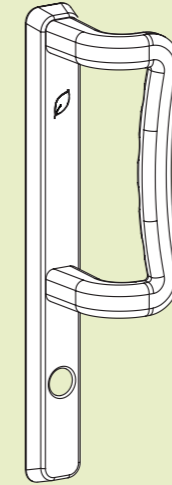

LPD186
Shootbolt Cover

LPD187
Drainage Cover

BEADS

LPD083
28mm Bead

STEELS

LSR081
Steel Track

LSR082170
1.7m Sash Reinforcing

LSR082195
1.95m Sash Reinforcing

GASKETS

LPD482
Brush Pile

LPD483
Interlock
Brush Pile

HARDWARE

LPD045
Lockable Door Handle
W/K/G/S

LPD046
Dummy Door Handle
W/K/G/S

LPD047
Letterbox
W/K/G/S

LPD386
Bogie

W - White / K - Black / G - Gold / S - Chrome

MOULDINGS

LPD381
Centre Seal

LPD382
Glazing Platform

LPD388
Patio
Damper

LPD385
3/4 Pane Adaptor
End Cap

LPD387
Decelerator Arm

LPD389
Fixed Sash Cleat