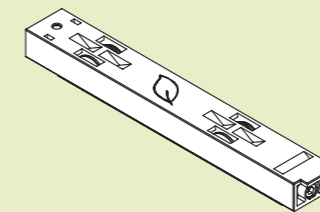

LPD186
Shootbolt Cover

LPD187
Drainage Cover

BEADS

LPD083
28mm Bead

STEELS

LSR081
Steel Track

LSR082170
1.7m Sash Reinforcing

LSR082195
1.95m Sash Reinforcing

GASKETS

LPD482
Brush Pile

LPD483
Interlock
Brush Pile

HARDWARE

LPD045
Lockable Door Handle
W/K/G/S

LPD046
Dummy Door Handle
W/K/G/S

LPD047
Letterbox
W/K/G/S

LPD386
Bogie