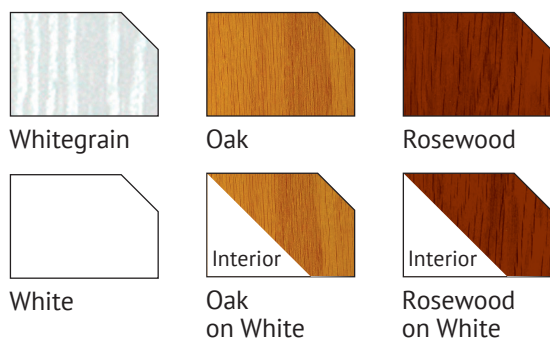

flush **French** DOOR

70mm PVCu French Door

Platinum[®]
NRG

STANDARD

Sculptured bead

www.platinumnrg.co.uk

flush French DOOR

HARDWARE OPTIONS

SCROLLED HANDLE

Two styles – modern (above) or classic scrolled (right)
 All our French Doors incorporate balanced (a matching pair of) handles as standard for a symmetrical appearance.

STANDARD FINISHES

Platinum NRG® CHAMFERED

Platinum NRG® SCULPTURED

OPTIONAL FINISHES

A wide range of woodgrain and coloured-foil options are available for either or both internal and external faces or even differing frames and sashes.