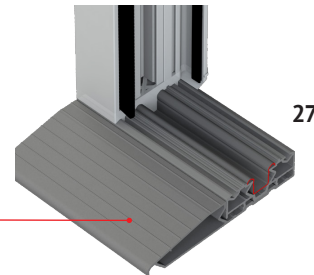

DOUBLE-GLAZED UNIT

available for entire door or by using additional transoms and mullions just for parts of the door.

Cill

THRESHOLD OPTIONS

FRAME ONLY

56mm

86mm
incl. cill

FRAME AND CILL

24mm

ALUMINIUM LOW THRESHOLD

27mm

ALUMINIUM LOW THRESHOLD
AND PART-TRAY RAMP

27mm

ALUMINIUM PART M AND TRAY