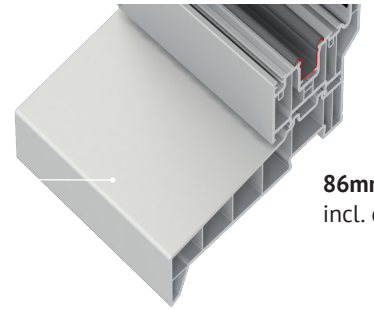

DOUBLE-GLAZED UNIT

available for entire door or by using additional transoms and mullions just for parts of the door.

Cill

THRESHOLD OPTIONS

FRAME ONLY

56mm

86mm
incl. cill

FRAME AND CILL

24mm

ALUMINIUM LOW THRESHOLD

27mm

ALUMINIUM LOW THRESHOLD
AND PART-TRAY RAMP

27mm

ALUMINIUM PART M AND TRAY