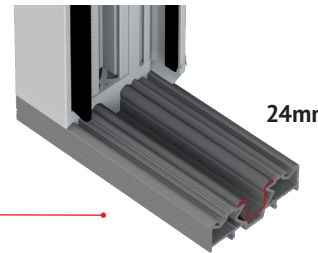

DOUBLE-GLAZED UNIT

available for entire door or by using additional transoms and mullions just for parts of the door.

Cill

THRESHOLD OPTIONS

FRAME ONLY

56mm

86mm
incl. cill

FRAME AND CILL

24mm

ALUMINIUM LOW THRESHOLD

27mm

ALUMINIUM LOW THRESHOLD
AND PART-TRAY RAMP

27mm

ALUMINIUM PART M AND TRAY