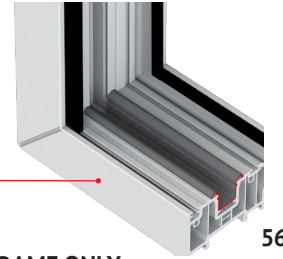

SCROLLED HANDLE

Two styles – modern (above) or classic scrolled (right)
 All our French Doors incorporate balanced (a matching pair of) handles as standard for a symmetrical appearance.

STANDARD FINISHES

DOUBLE-GLAZED UNIT

available for entire door or by using additional transoms and mullions just for parts of the door.

Cill

THRESHOLD OPTIONS

FRAME ONLY

56mm

86mm
incl. cill

FRAME AND CILL