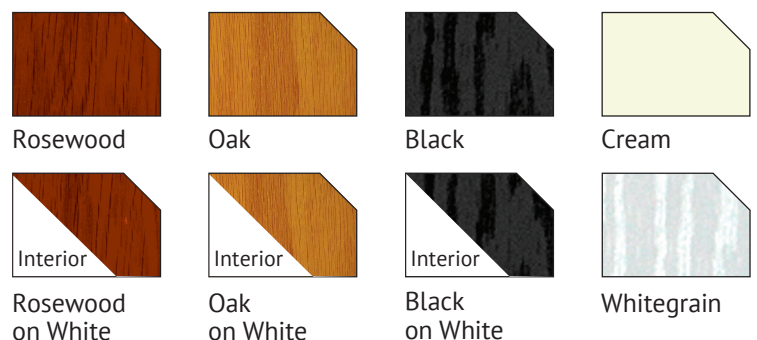

SCROLLED HANDLE

Two styles – modern (above) or classic scrolled (right)
 All our French Doors incorporate balanced (a matching pair of) handles as standard for a symmetrical appearance.

STANDARD FINISHES

Platinum NRG® CHAMFERED

Platinum NRG® SCULPTURED

OPTIONAL FINISHES

A wide range of woodgrain and coloured-foil options are available for either or both internal and external faces or even differing frames and sashes.