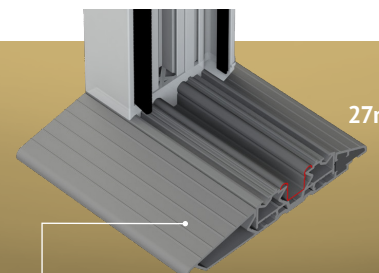

DOUBLE-GLAZED UNIT

available for entire door or by using additional transoms and mullions just for parts of the door.

Cill

THRESHOLD OPTIONS

FRAME ONLY

56mm

86mm
incl. cill

FRAME AND CILL

24mm

ALUMINIUM LOW THRESHOLD

27mm

ALUMINIUM LOW THRESHOLD
AND PART-TRAY RAMP

27mm

ALUMINIUM PART M AND TRAY