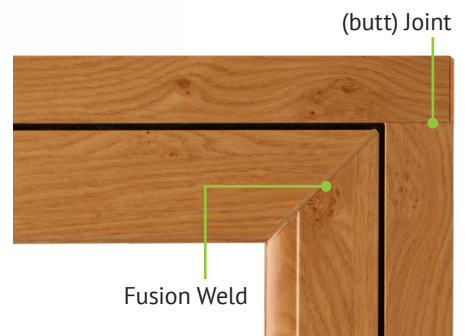

Fusion Weld

(butt) Joint

Optional **MECHANICAL (BUTT) JOINT**

Platinum®
NRG