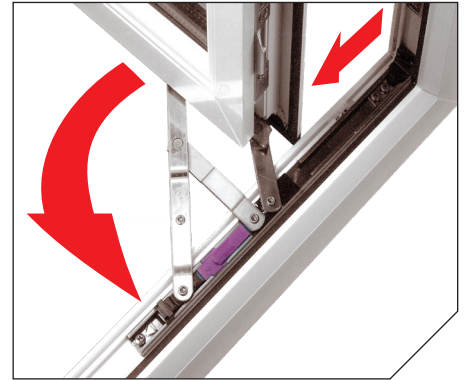

PLEASE NOTE: Due to the design of the flushSASH system, the sashes do not have a night-vent position

Optional **DEEP BOTTOM RAIL** recreates the wider timber used across the bottom of the sash on older windows

Standard fusion-welded sash works seamlessly with the optional mechanically-jointed outer frame

Fusion Weld

(butt) Joint

Optional **MECHANICAL (BUTT) JOINT**

**Platinum[®]**
NRG

flush French WINDOW

Platinum[®]
NRG

STANDARD EASY-CLEAN HINGES

The Easy-Clean hinges enable the sash to be opened at 90 degrees

By pressing down on the purple button, the sash is released and can slide along its hinge runner

This now gives access to the front of the sash from indoors for cleaning.