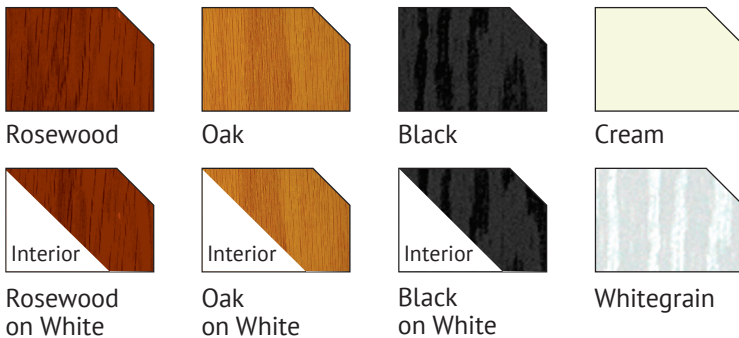

WHITE

BLACK

BRIGHT CHROME

GOLD

ANTIQUE BLACK

GRAPHITE

BRIGHT BRONZE

ANTHRACITE

A select range of hardware finishes are available to suit contemporary or traditional installations.

STANDARD FINISHES

PlatinumNRG SCULPTURED

Rosewood

Oak

Black

Cream

Interior

Interior

Interior

Whitegrain

Rosewood on White

Oak on White

Black on White

ADDITIONAL HARDWARE OPTIONS

Modern Monkey-tail Handle