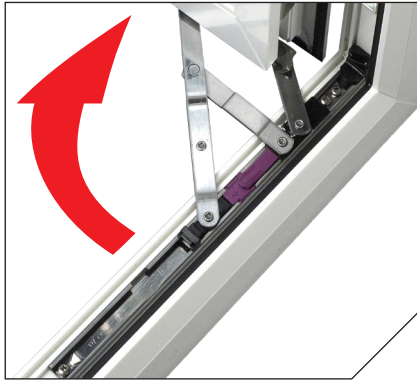

PLEASE NOTE: Due to the design of the flushSASH system, the sashes do not have a night-vent position

Optional **DEEP BOTTOM RAIL** recreates the wider timber used across the bottom of the sash on older windows

Standard fusion-welded sash works seamlessly with the optional mechanically-jointed outer frame

Fusion Weld

(butt) Joint

Optional **MECHANICAL (BUTT) JOINT**

**Platinum[®]**
NRG

flush French WINDOW

Platinum[®]
NRG

STANDARD EASY-CLEAN HINGES

The Easy-Clean hinges enable the sash to be opened at 90 degrees

By pressing down on the purple button, the sash is released and can slide along its hinge runner

This now gives access to the front of the sash from indoors for cleaning.