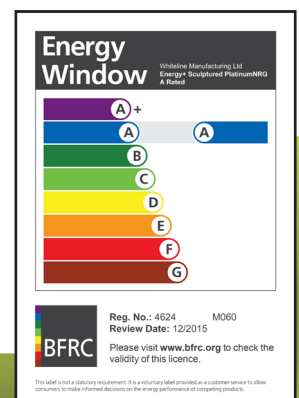

CHOICE OF FINISHES

A selection of standard colours or an extensive range of pre-finished foils are available

100% LEAD FREE PVCU

Completely free of poisonous lead stabilisers

ENERGY EFFICIENCY

PlatinumNRG is one of the best performing products on the market, taking full advantage of the increased thermal efficiency offered by its 6-chamber frame and 4-chamber sash.