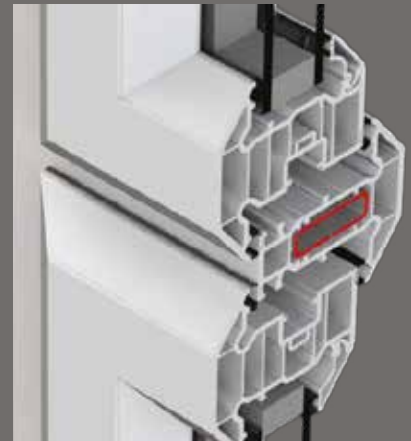

Optional large frame

Optional glazing flipper

Sash next to sash

Optional large frame

slimSASH

outward-opening, internally-beaded

PVC-U

PRODUCT	DIM A
Small frame & slimSash LCW012 & LCW034	100mm
Large frame & slimSash LCW017 & LCW034	120mm
PRODUCT	DIM B
Transom & slimSash LCW022 & LCW031	110mm
Int. transom & slimSash LCW027 & LCW034	130mm
Transom & 2 x slimSash LCW021 & 2 x LCW034	153mm
Int. transom & 2 x slimSash LCW026 & 2 x LCW034	173mm
PRODUCT	DIM C ¹
Small frame LCW012	57mm
Large frame LCW017	77mm
PRODUCT	DIM C ²
85, 150, 165, 180 cills LSL085, LSL150, LCL165, LSL180	30mm