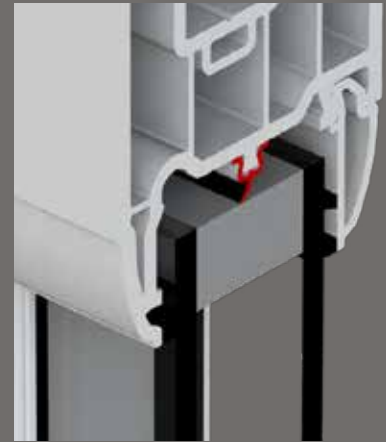

Optional large frame

Optional glazing flipper

Optional deep bottom rail

flushSASH

outward-opening, internally-beaded

PVC-U

PRODUCT	DIM A
Small frame & sash LSW012 & LSW030	103mm
Large frame & sash LSW017 & LSW030	123mm
PRODUCT	DIM B
Transom & 2 x sash LSW021 & 2 x LSW033	159mm
Int. transom & 2 x slim sashes LSW026 & 2 x LSW033	179mm
PRODUCT	DIM C ¹
Small frame LSW012	57mm
Large frame LW017	77mm
PRODUCT	DIM C ²
85, 150, 165, 180 cills LSL085, LSL150, LCL165, LSL180	30mm

PlatinumNRG flushSASH

- Sculptured suite
- Optional mechanically-jointed outer frame
- 28mm double glazing
- Multi-chambered PlatinumNRG profiles
- U-values from 1.3 (DGU)
- Patented co-extruded gasket