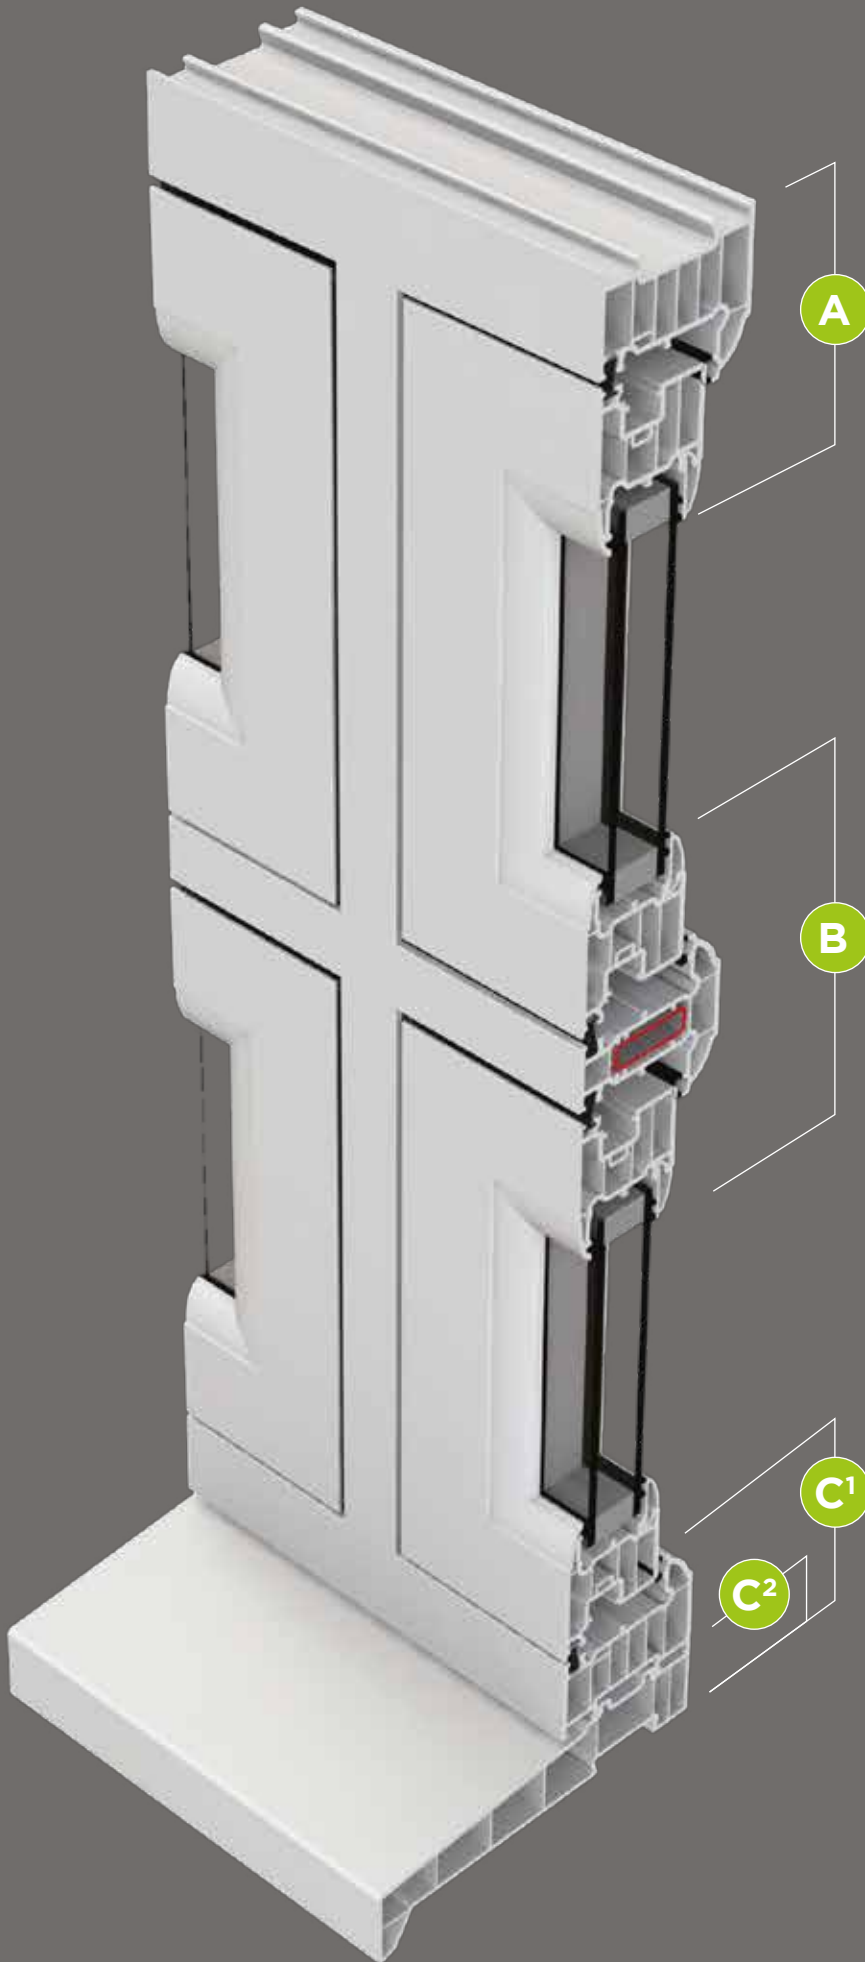

Optional large frame

Optional glazing flipper

Optional deep bottom rail

flushSASH

outward-opening, internally-beaded

PVC-U

PRODUCT	DIM A
Small frame & sash LSW012 & LSW030	103mm
Large frame & sash LSW017 & LSW030	123mm
PRODUCT	DIM B
Transom & 2 x sash LSW021 & 2 x LSW033	159mm
Int. transom & 2 x slim sashes LSW026 & 2 x LSW033	179mm
PRODUCT	DIM C ¹
Small frame LSW012	57mm
Large frame LW017	77mm
PRODUCT	DIM C ²
85, 150, 165, 180 cills LSL085, LSL150, LCL165, LSL180	30mm