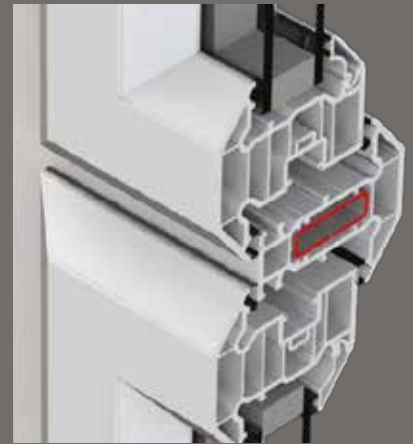

Chartwell Green

PAS 24:2012
KM522039

BS EN12608:2003

vertical cross section

Optional glazing flipper

Sash next to sash

REVIVAL

outward-opening, internally-beaded

PRODUCT	DIM A
Revival frame & slimSash WLW012 & LCW034	100mm
Revival frame & sash WLW012 & LCW033	104mm
PRODUCT	DIM B
Revival transom & 2 x slimSashes WLW021 & 2 x LCW034	153mm
Revival transom & 2 x sashes WLW021 & 2 x LCW033	161mm
PRODUCT	DIM C ¹
Revival frame WLW012	57mm
PRODUCT	DIM C ²
Revival cills WLW163	50mm