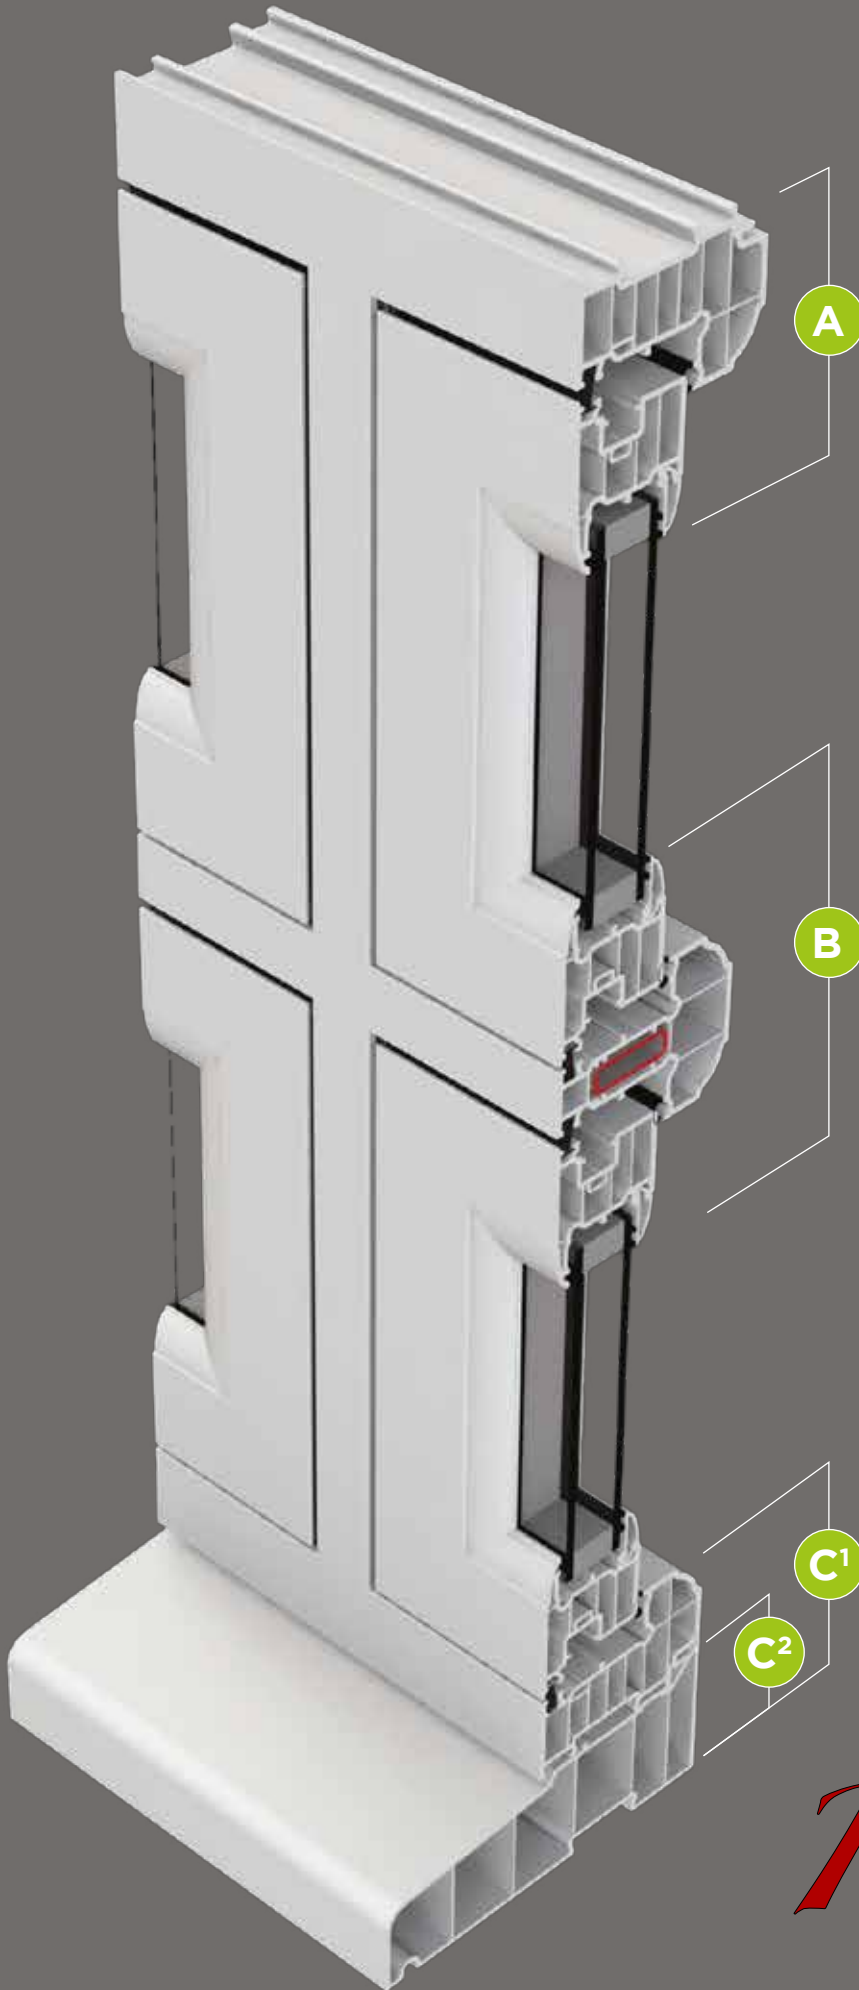

Revival

- 7-chamber multi-wall profile
- Accomodates all versions of rebated sashes
- Fully-balanced sight-lines
- Authentic, deep 163mm cill section
- Mechanically-jointed transoms and mullions

White

White Grain

Irish Oak

Rosewood

Black

Chartwell Green

BS EN12608:2003

vertical cross section

Optional glazing flipper

Optional deep bottom rail

REVIVAL
FLUSH **SASH**

revival flushSASH

outward-opening, internally-beaded

PVC-U

PRODUCT	DIM A
Revival frame & sash WLW012 & LSW030	103mm
PRODUCT	DIM B
Revival transom & 2 x sash WLW021 & LSW030	159mm
PRODUCT	DIM C ¹
Revival frame WLW012	57mm
PRODUCT	DIM C ²
Revival cill WLW163	50mm
PRODUCT	DIM C ³
Deep bottom rail LSW040	136mm

Revival

- 7-chamber multi-wall profile
- Exclusive, optional deep bottom rail (DBR)
- Fully-balanced sight-lines
- Authentic, deep 163mm cill section
- Mechanically-jointed transoms and mullions

White

White Grain