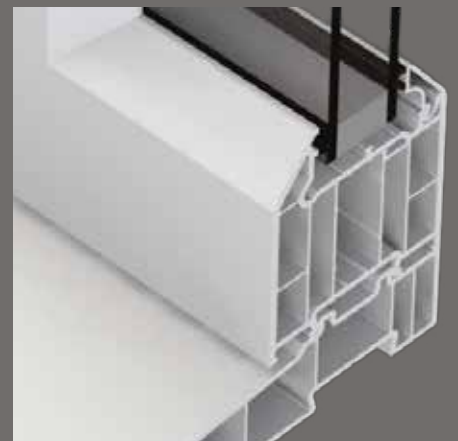

Optional large frame

Optional glazing flipper

Sash next to sash

Optional large frame

slimSASH

outward-opening, internally-beaded

PVC-U

PRODUCT	DIM A
Small frame & slimSash LCW012 & LCW034	100mm
Large frame & slimSash LCW017 & LCW034	120mm
PRODUCT	DIM B
Transom & slimSash LCW022 & LCW031	110mm
Int. transom & slimSash LCW027 & LCW034	130mm
Transom & 2 x slimSash LCW021 & 2 x LCW034	153mm
Int. transom & 2 x slimSash LCW026 & 2 x LCW034	173mm
PRODUCT	DIM C ¹
Small frame LCW012	57mm
Large frame LCW017	77mm
PRODUCT	DIM C ²
85, 150, 165, 180 cills LSL085, LSL150, LCL165, LSL180	30mm