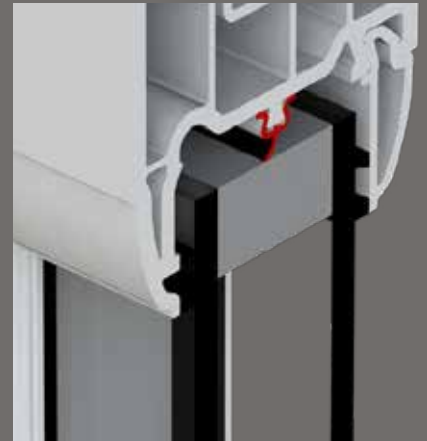

Optional large frame

Optional glazing flipper

Sash next to sash

Optional large frame

slimSASH

outward-opening, internally-beaded

PVC-U

PRODUCT	DIM A
Small frame & slimSash LCW012 & LCW034	100mm
Large frame & slimSash LCW017 & LCW034	120mm
PRODUCT	DIM B
Transom & slimSash LCW022 & LCW031	110mm
Int. transom & slimSash LCW027 & LCW034	130mm
Transom & 2 x slimSash LCW021 & 2 x LCW034	153mm
Int. transom & 2 x slimSash LCW026 & 2 x LCW034	173mm
PRODUCT	DIM C ¹
Small frame LCW012	57mm
Large frame LCW017	77mm
PRODUCT	DIM C ²
85, 150, 165, 180 cills LSL085, LSL150, LCL165, LSL180	30mm