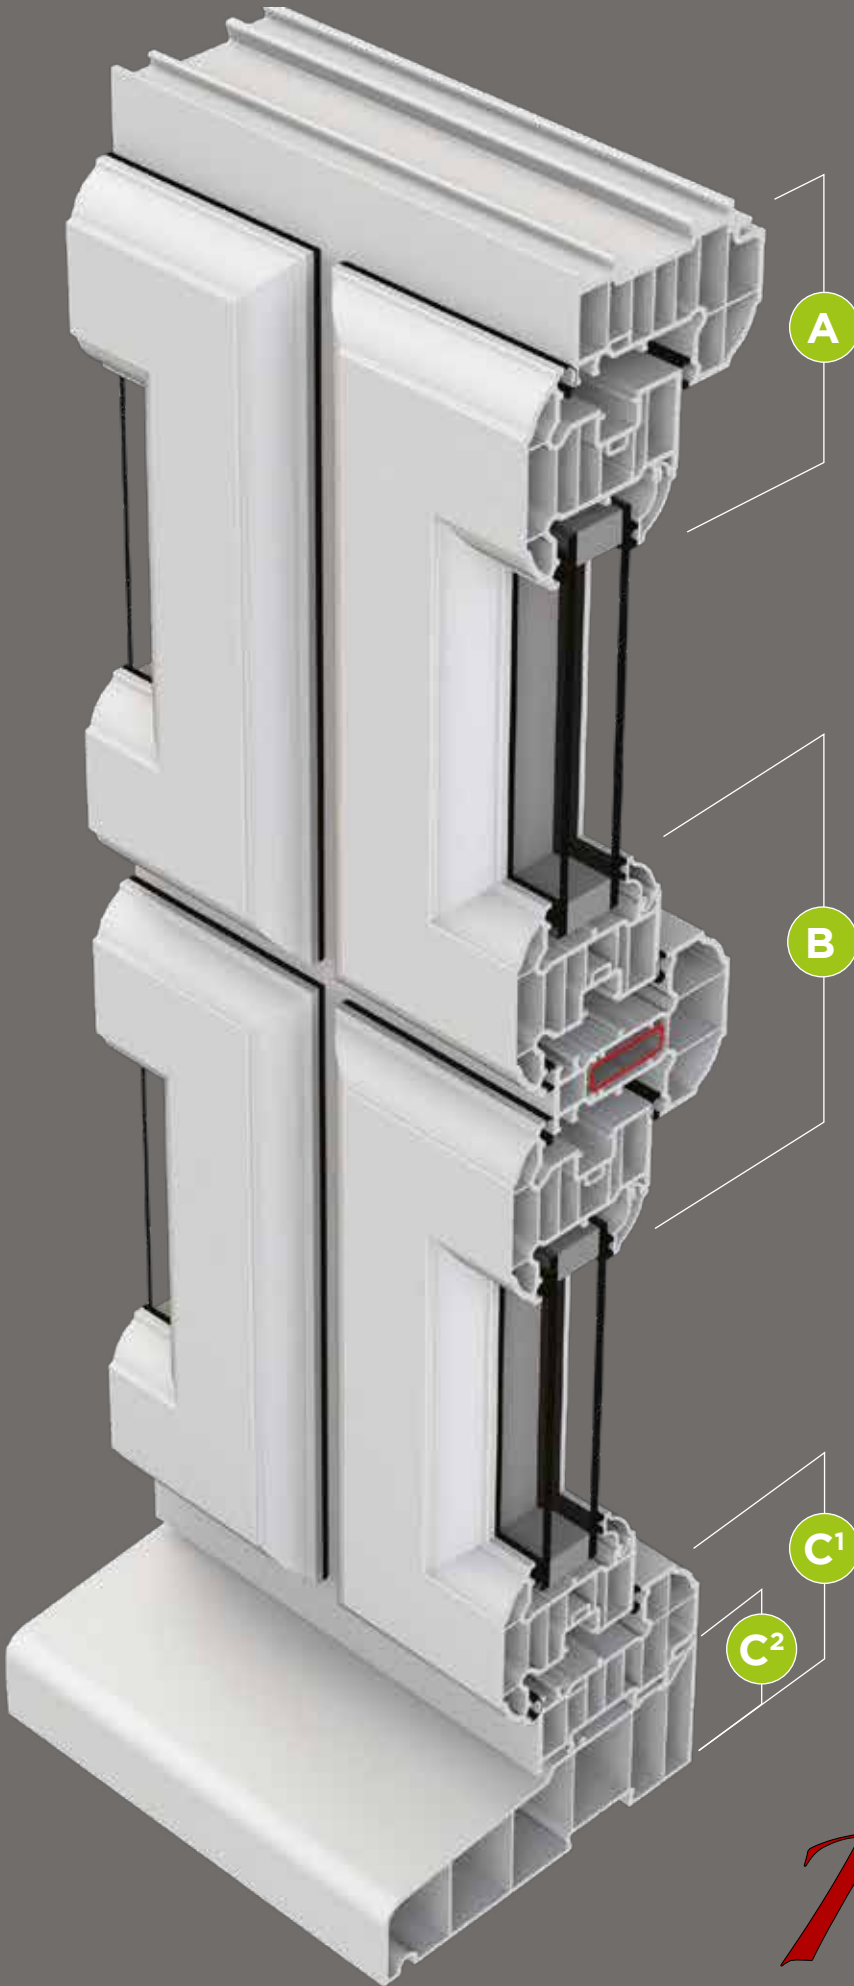

Chartwell Green

PAS 24:2012
KM522039

BS EN12608:2003

vertical cross section

Optional glazing flipper

Sash next to sash

REVIVAL

outward-opening, internally-beaded

PRODUCT	DIM A
Revival frame & slimSash WLW012 & LCW034	100mm
Revival frame & sash WLW012 & LCW033	104mm
PRODUCT	DIM B
Revival transom & 2 x slimSashes WLW021 & 2 x LCW034	153mm
Revival transom & 2 x sashes WLW021 & 2 x LCW033	161mm
PRODUCT	DIM C ¹
Revival frame WLW012	57mm
PRODUCT	DIM C ²
Revival cills WLW163	50mm

Revival

- 7-chamber multi-wall profile
- Accomodates all versions of rebated sashes
- Fully-balanced sight-lines
- Authentic, deep 163mm cill section
- Mechanically-jointed transoms and mullions

White

White Grain