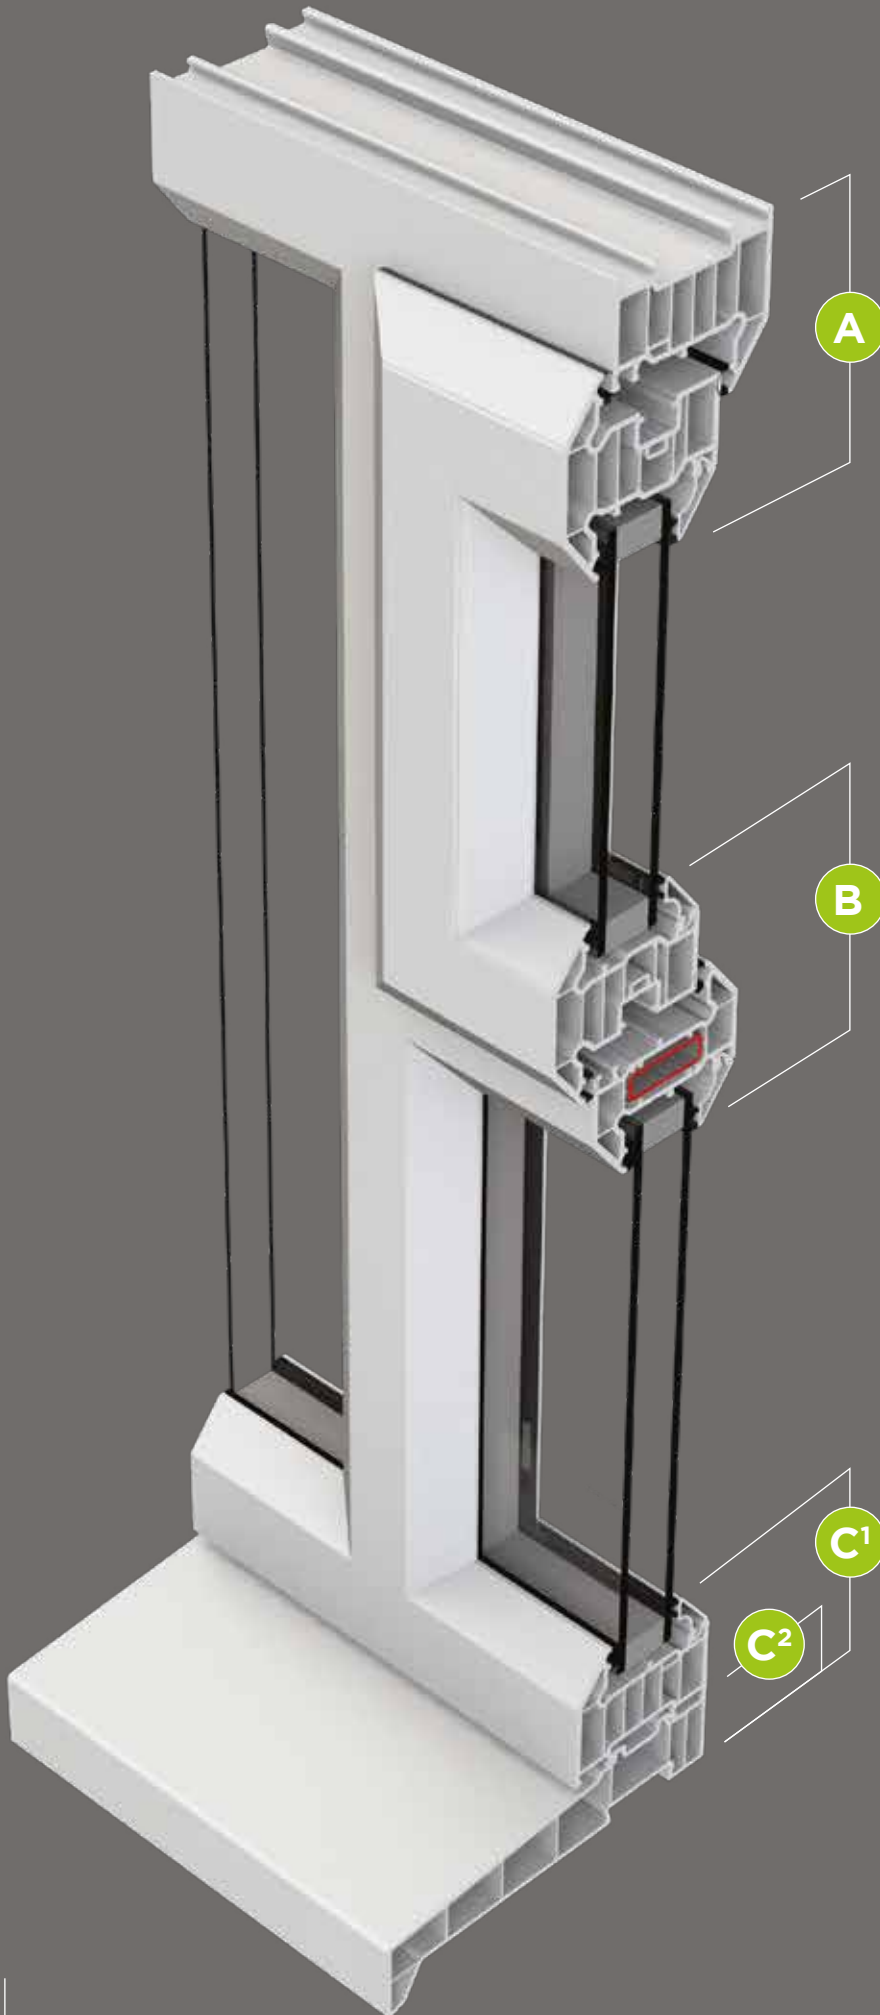

whiteline **exclusive**

REVIVAL

FLUSH **SASH**

slim **SASH**

whiteline®

vertical cross section

REVIVAL

FLUSH **SASH**

flushSASH

Bi-Folding Door

Sliding Patio

Panel

flush RESIDENTIAL

French Door

French Door

vertical cross section

Optional large frame

Optional glazing flipper

Sash next to sash

Optional large frame

slimSASH

outward-opening, internally-beaded

PVC-U

PRODUCT	DIM A
Small frame & slimSash LCW012 & LCW034	100mm
Large frame & slimSash LCW017 & LCW034	120mm
PRODUCT	DIM B
Transom & slimSash LCW022 & LCW031	110mm
Int. transom & slimSash LCW027 & LCW034	130mm
Transom & 2 x slimSash LCW021 & 2 x LCW034	153mm
Int. transom & 2 x slimSash LCW026 & 2 x LCW034	173mm
PRODUCT	DIM C ¹
Small frame LCW012	57mm
Large frame LCW017	77mm
PRODUCT	DIM C ²
85, 150, 165, 180 cills LSL085, LSL150, LCL165, LSL180	30mm