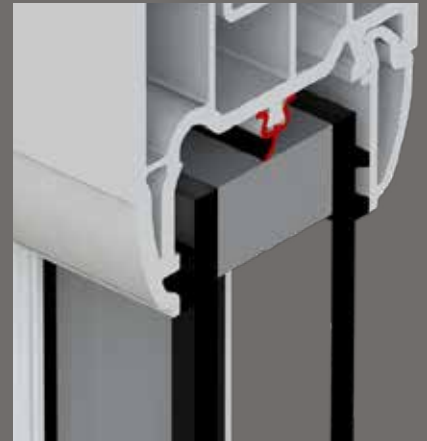

vertical cross section

Optional glazing flipper