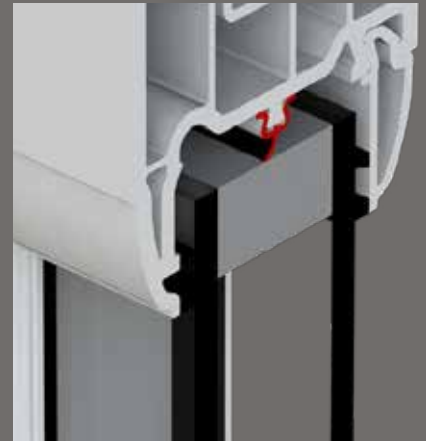

Chartwell Green

PAS 24:2012
KM522039

BS EN12608:2003

vertical cross section

Optional glazing flipper

Sash next to sash

REVIVAL

outward-opening, internally-beaded

PRODUCT	DIM A
Revival frame & slimSash WLW012 & LCW034	100mm
Revival frame & sash WLW012 & LCW033	104mm
PRODUCT	DIM B
Revival transom & 2 x slimSashes WLW021 & 2 x LCW034	153mm
Revival transom & 2 x sashes WLW021 & 2 x LCW033	161mm
PRODUCT	DIM C ¹
Revival frame WLW012	57mm
PRODUCT	DIM C ²
Revival cills WLW163	50mm