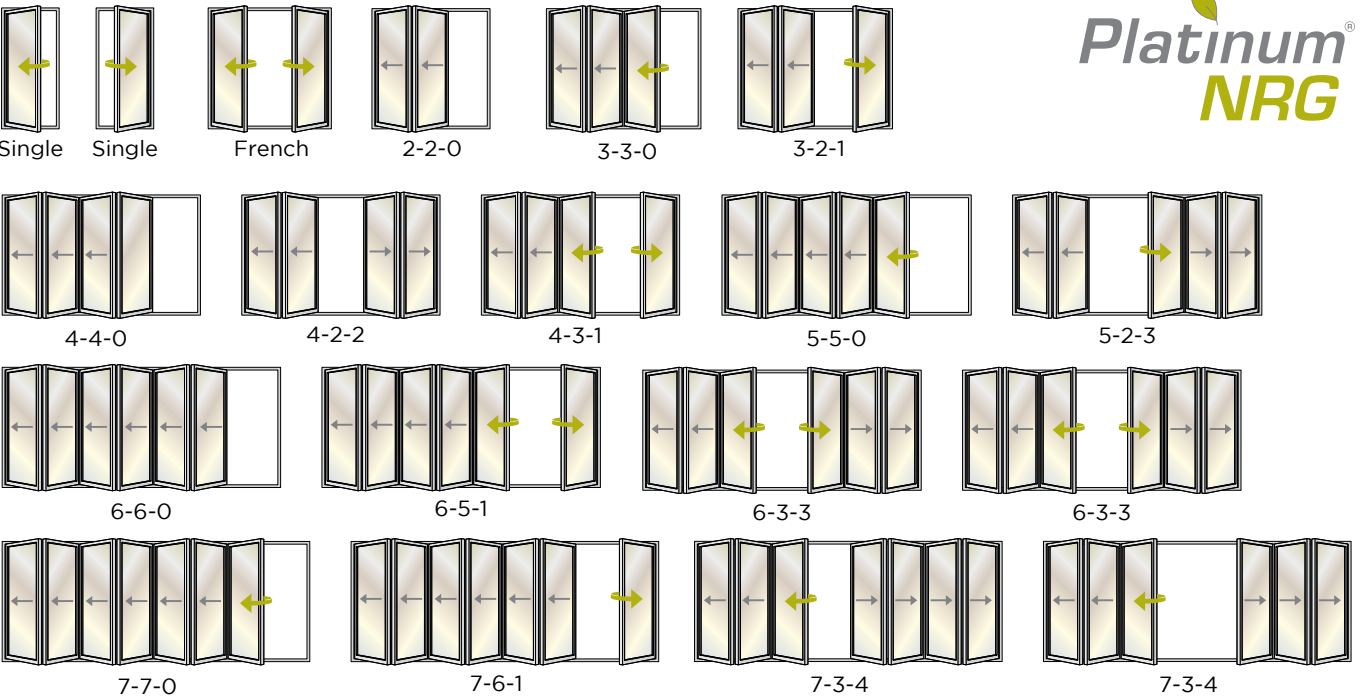

## UNIQUE 'T'-BAR HANDLE

The 'T-Bar' Handle use a press-and-rotate action that provides an ergonomic, easy-turn design that lies almost flat against the door frame and enables the open doors to stack against each other with minimal gap in between them.

## OPTIONAL DOOR FINISHES

A wide range of RAL colours and finishes are available to complement any style or period of home

## STANDARD FINISHES

**Platinum<sup>®</sup>**  
**NRG**

**TYPICAL CONFIGURATIONS**

**KEY**

**OPTIONS**