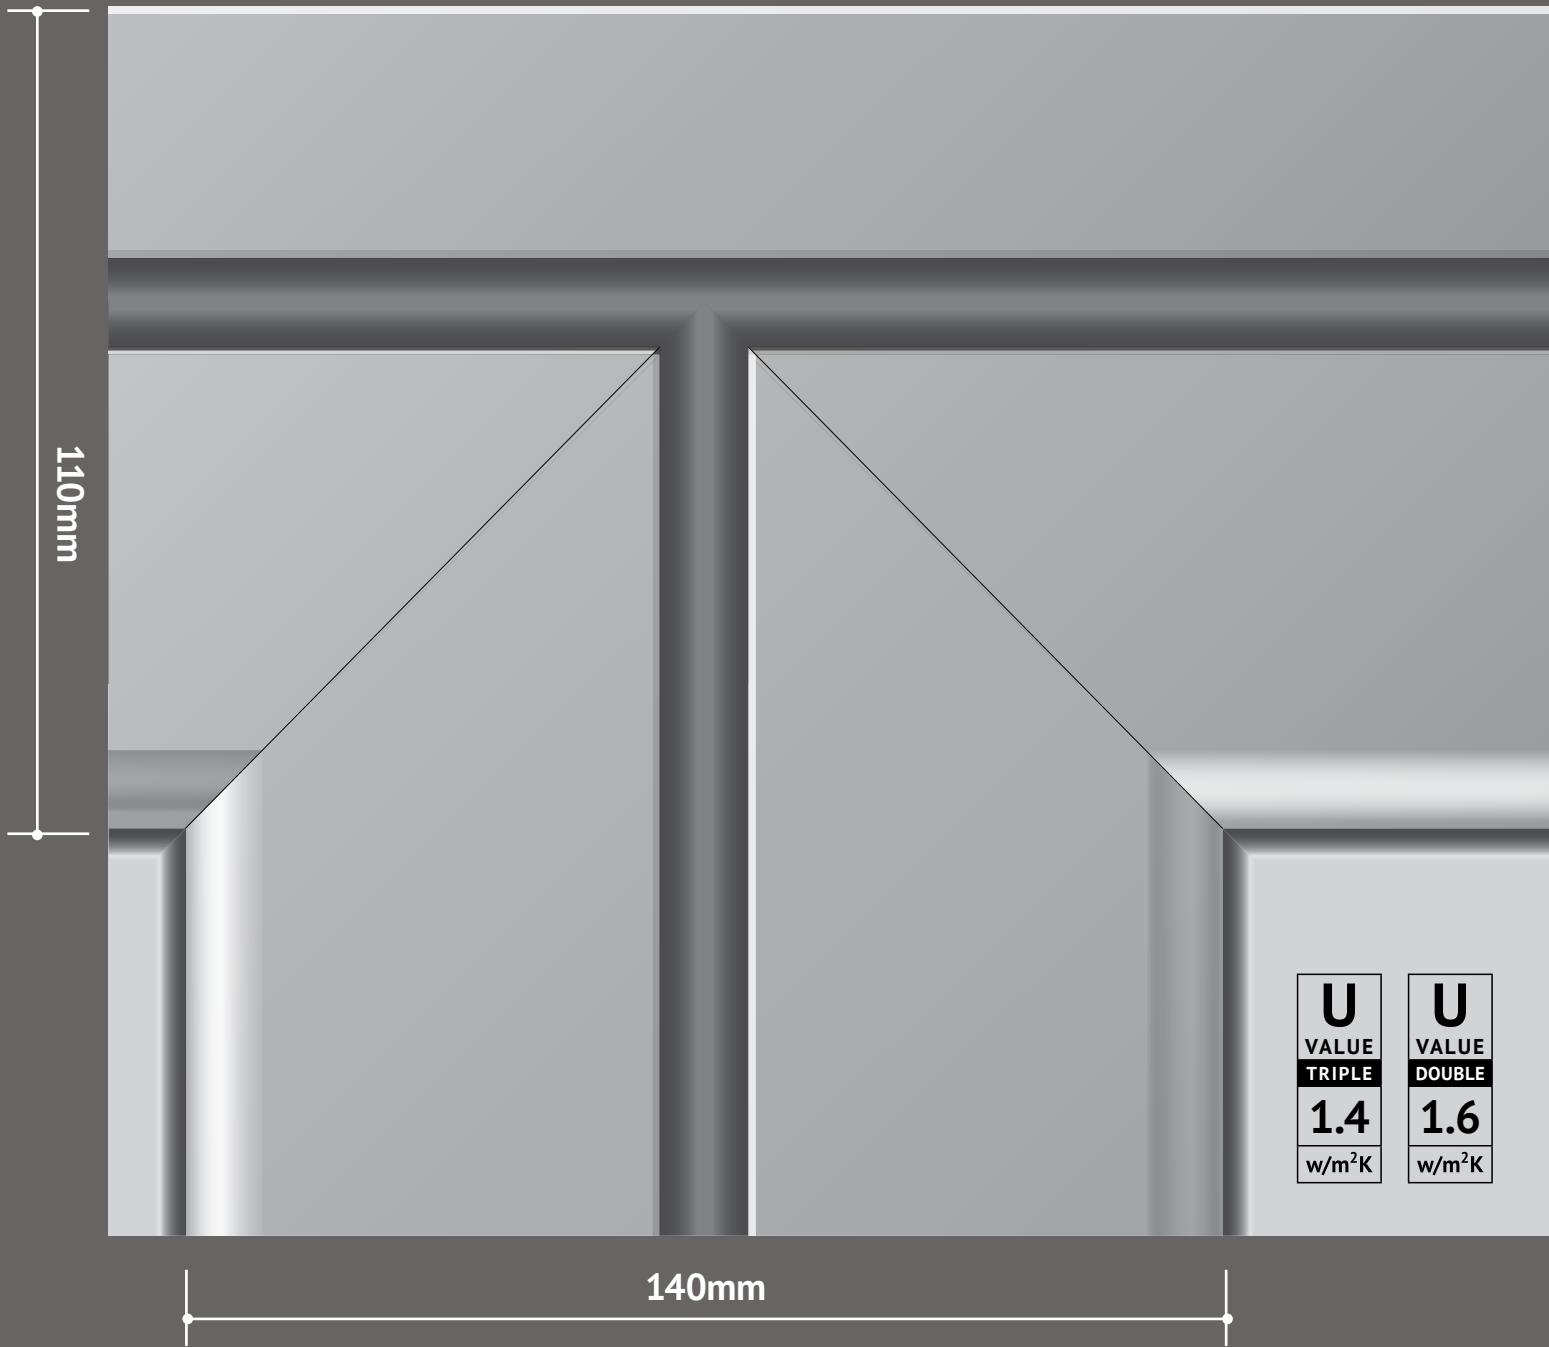

# aluminium BSF70

High-performance bi-folding doors

Platinum<sup>®</sup>  
NRG

SHOWN ACTUAL SIZE 1:1

#### STANDARD FEATURES

- ✓ Flush external finish
- ✓ 28mm double-glazed
- ✓ Spanning up to 7 panes wide
- ✓ Leaf sizes up to 1200mm and up to 2500mm high
- ✓ PAS 24 compliant
- ✓ Unique pop-out handle for flat stacking
- ✓ Chamfered or Square glazing bead
- ✓ Four stainless steel rollers for smooth operation
- ✓ High performance for air-tightness, water tightness and wind loading

#### OPTIONAL FEATURES

- ✓ Secured by Design compliance
- ✓ Document Q compliance
- ✓ 36/40mm triple-glazed
- ✓ All configurations are open-in/ open-out
- ✓ Chamfered and square bead options
- ✓ Available in a range of opening configurations
- ✓ Available in a range of single or dual colours
- ✓ Low threshold 15mm step height
- ✓ Chamfered and Square based options
- ✓ Interlock shoot-bolts for enhanced security
- ✓ Dedicated bottom bogey guide
- ✓ Double track threshold for stability