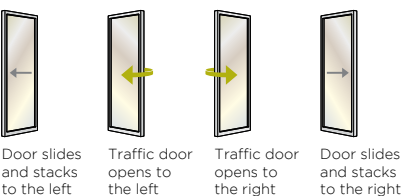

TYPICAL CONFIGURATIONS

KEY

OPTIONS